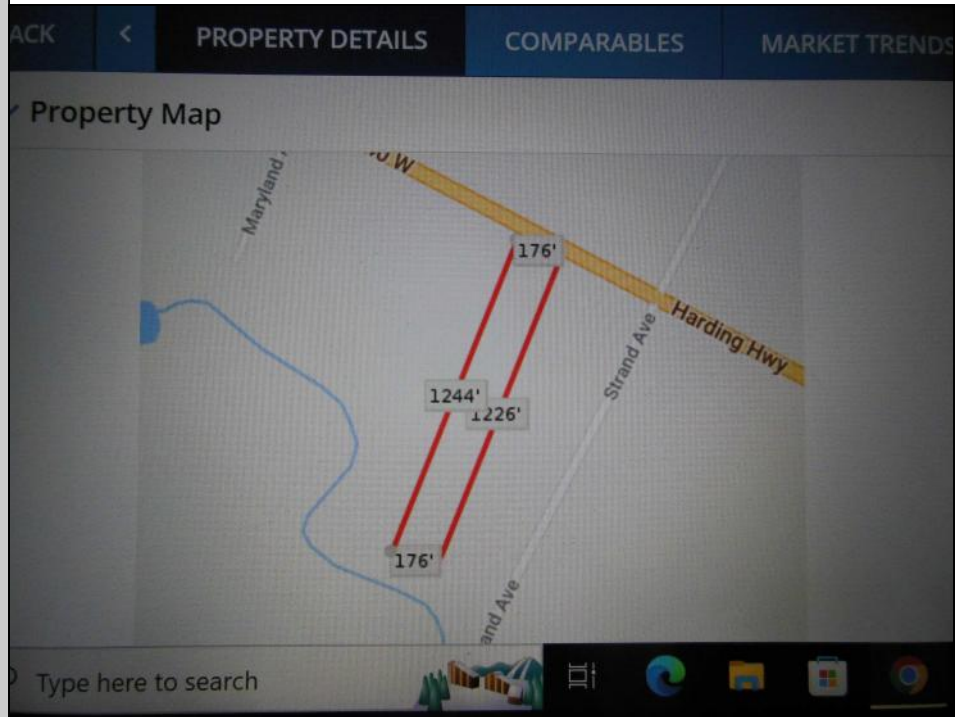

Harding
Mays Landing, NJ 08234

Asking \$25,000.00

COMMENTS

5.09 acres on Harding Hwy. 176' road frontage. Any questions should be answered by the buyers own due diligence..

PROPERTY DETAILS

Ask for Alexandra Aylward
Berger Realty Inc
109 E 55th St., Ocean City
Call: 609-399-4211
Email to: aaa@bergerrealty.com