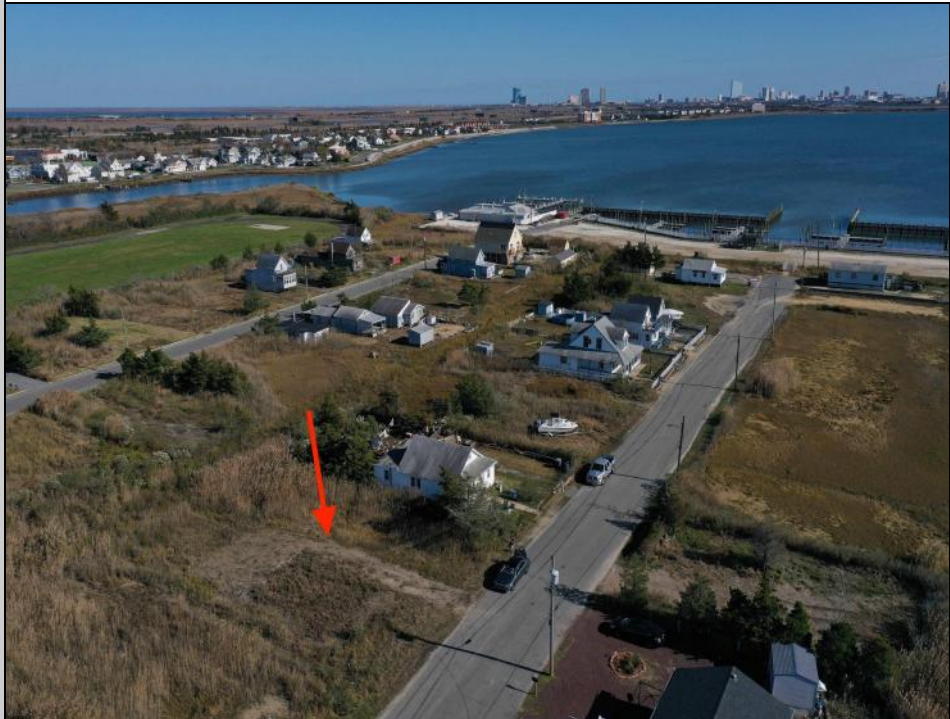

# Berger Realty

Since 1928

Berger Realty, Inc.  
3160 Asbury Avenue  
Ocean City, NJ 08226  
1-877-237-4371 / 609-399-0076  
info@bergerrealty.com

310 Edgewater  
Pleasantville, NJ 08232

Asking \$27,775.00

#### COMMENTS

Come check out Pleasantville's newest land opportunity by the water! Lot is 36' X 110'. This land is located right by the yacht club and offers plenty of opportunity! Also located to any local amenities such as casinos, hospitals, churches and much more!