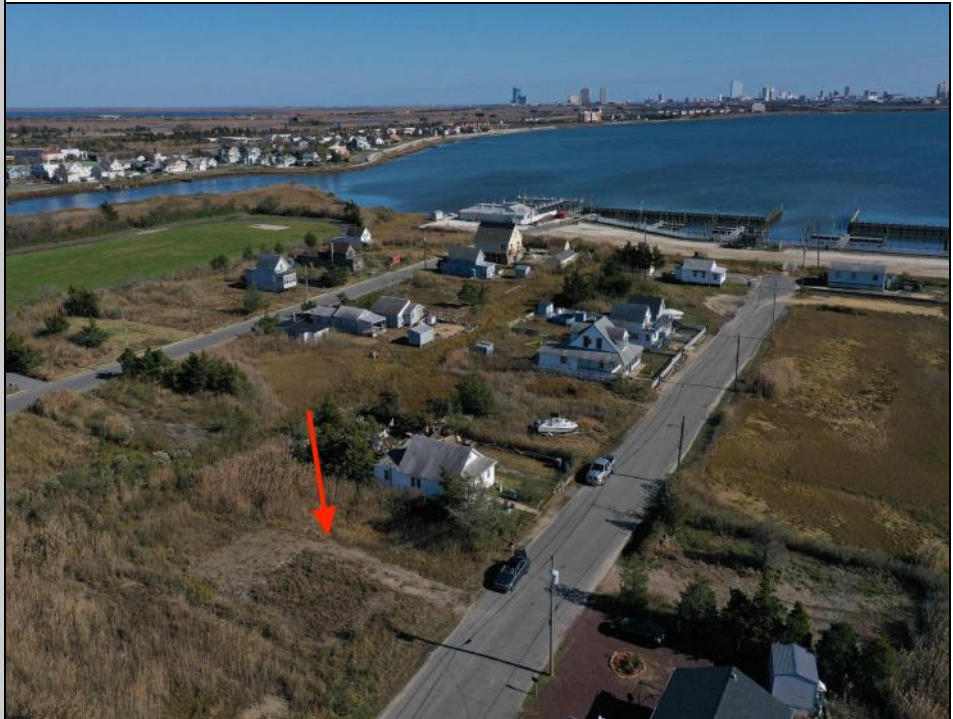

310 Edgewater
Pleasantville, NJ 08232

Asking \$27,775.00

COMMENTS

Come check out Pleasantville's newest land opportunity by the water! Lot is 36' X 110'. This land is located right by the yacht club and offers plenty of opportunity! Also located to any local amenities such as casinos, hospitals, churches and much more!