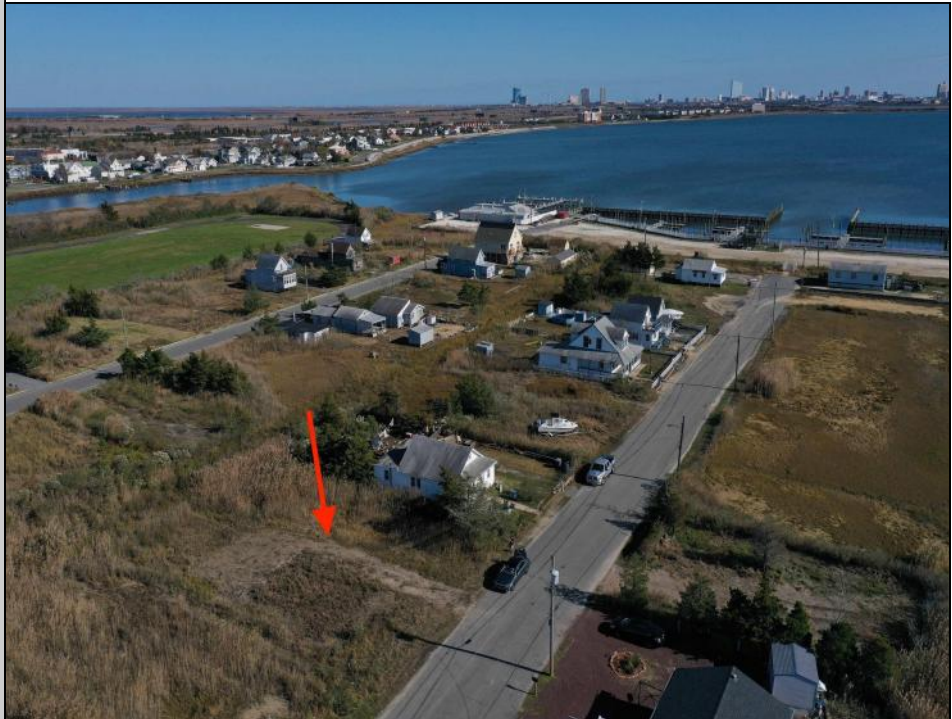

Berger Realty

Since 1928

Berger Realty, Inc.
3160 Asbury Avenue
Ocean City, NJ 08226
1-877-237-4371 / 609-399-0076
info@bergerrealty.com

310 Edgewater
Pleasantville, NJ 08232

Asking \$27,775.00

COMMENTS

Come check out Pleasantville's newest land opportunity by the water! Lot is 36' X 110'. This land is located right by the yacht club and offers plenty of opportunity! Also located to any local amenities such as casinos, hospitals, churches and much more!