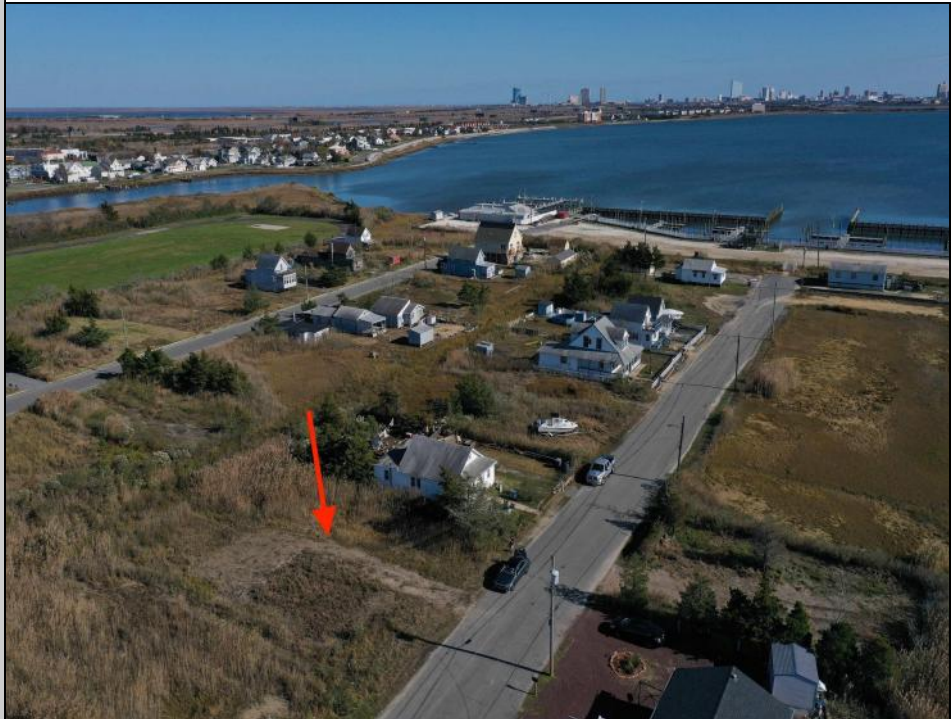

Berger Realty

Since 1928

Berger Realty, Inc
1330 Bay Avenue
Ocean City, NJ 08226
609-391-1330/609-391-1300
info@bergerrealty.com

310 Edgewater
Pleasantville, NJ 08232

Asking \$27,775.00

COMMENTS

Come check out Pleasantville's newest land opportunity by the water! Lot is 36' X 110'. This land is located right by the yacht club and offers plenty of opportunity! Also located to any local amenities such as casinos, hospitals, churches and much more!