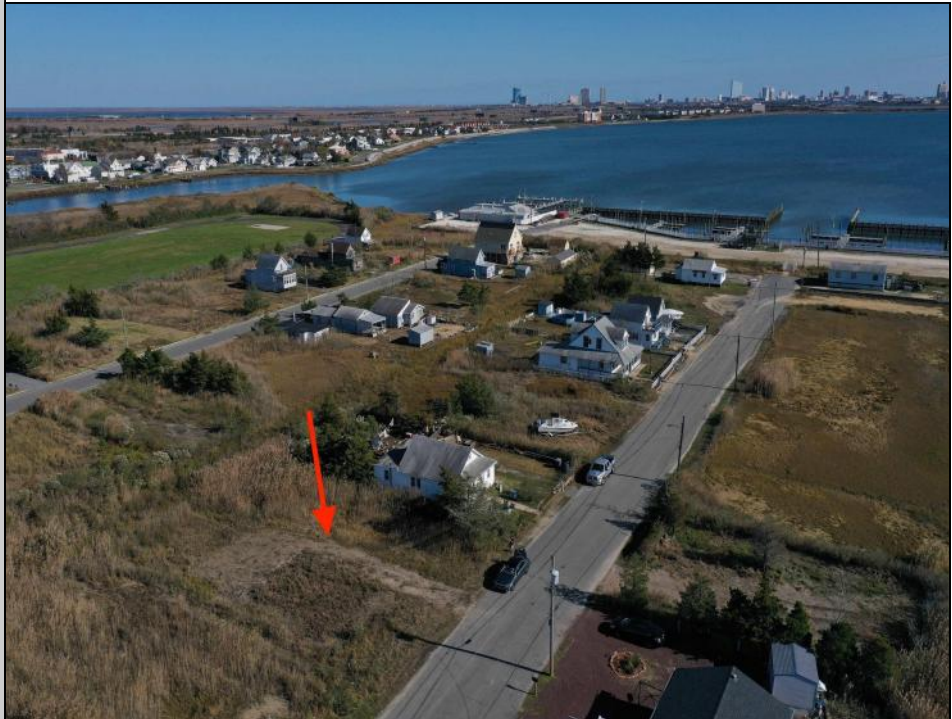

310 Edgewater
Pleasantville, NJ 08232

Asking \$27,775.00

COMMENTS

Come check out Pleasantville's newest land opportunity by the water! Lot is 36' X 110'. This land is located right by the yacht club and offers plenty of opportunity! Also located to any local amenities such as casinos, hospitals, churches and much more!