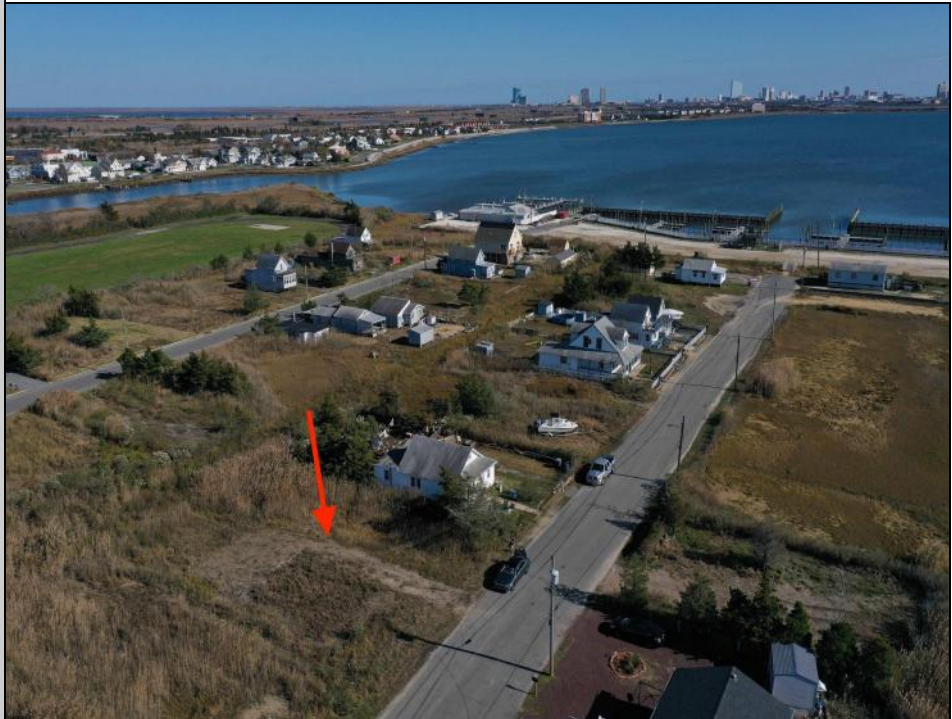

# Berger Realty

Since 1928

Ocean 17  
1670 Boardwalk  
Ocean City, NJ 08226  
609-391-0500

[oc17@BergerRealty.com](mailto:oc17@BergerRealty.com)

310 Edgewater  
Pleasantville, NJ 08232

Asking \$27,775.00

#### COMMENTS

Come check out Pleasantville's newest land opportunity by the water! Lot is 36' X 110'. This land is located right by the yacht club and offers plenty of opportunity! Also located to any local amenities such as casinos, hospitals, churches and much more!