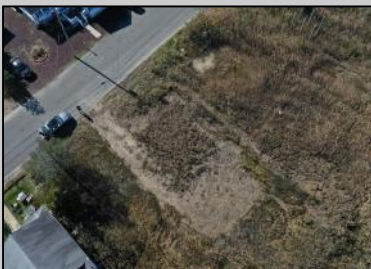

310 Edgewater
Pleasantville, NJ 08232

Asking \$27,775.00

COMMENTS

Come check out Pleasantville's newest land opportunity by the water! Lot is 36' X 110'. This land is located right by the yacht club and offers plenty of opportunity! Also located to any local amenities such as casinos, hospitals, churches and much more!