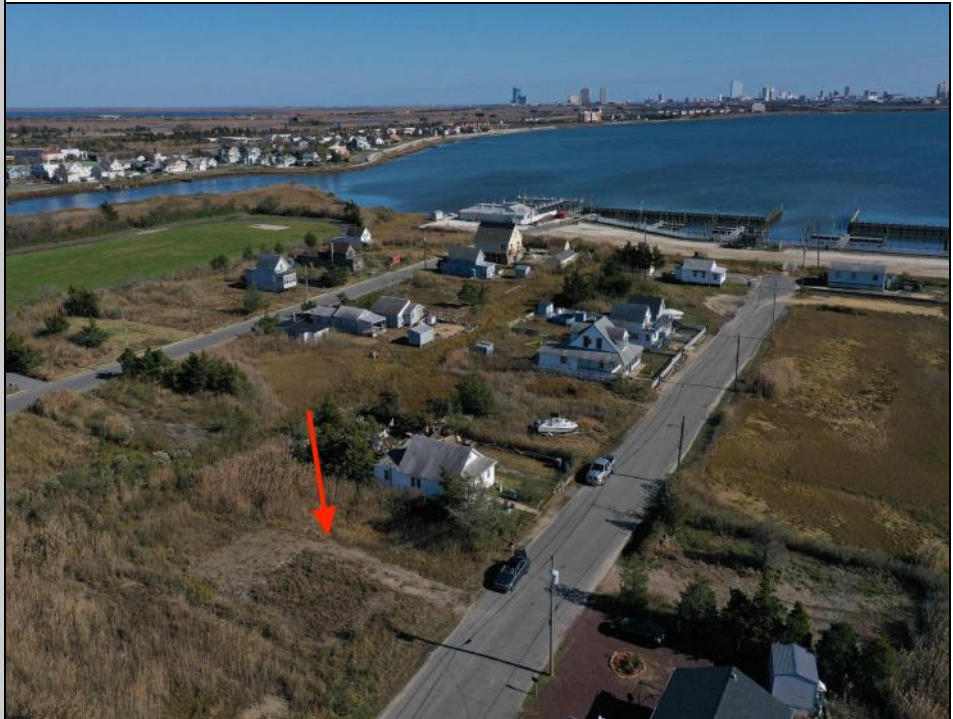

Berger Realty

Since 1928

Berger Realty, Inc.
3160 Asbury Avenue
Ocean City, NJ 08226
1-877-237-4371 / 609-399-0076
info@bergerrealty.com

310 Edgewater
Pleasantville, NJ 08232

Asking \$27,775.00

COMMENTS

Come check out Pleasantville's newest land opportunity by the water! Lot is 36' X 110'. This land is located right by the yacht club and offers plenty of opportunity! Also located to any local amenities such as casinos, hospitals, churches and much more!

PROPERTY DETAILS

Ask for John Van Stone
Berger Realty Inc
3160 Asbury Avenue, Ocean City
Call: 609-399-0076
Email to: jvs@bergerrealty.com