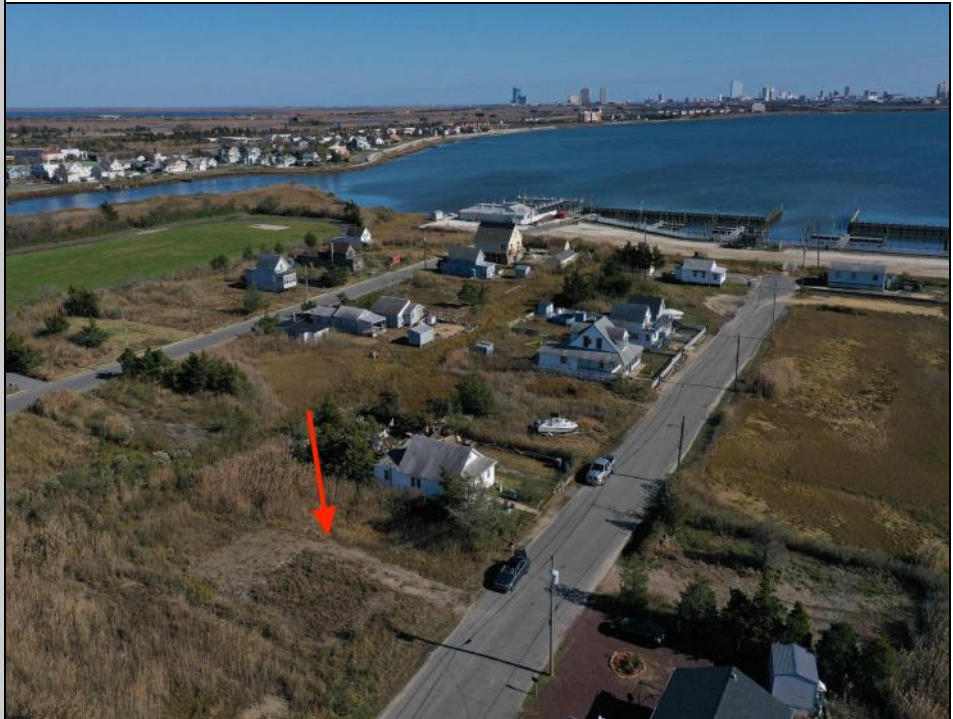

Berger Realty

Since 1928

Berger Realty, Inc.
3160 Asbury Avenue
Ocean City, NJ 08226
1-877-237-4371 / 609-399-0076
info@bergerrealty.com

310 Edgewater
Pleasantville, NJ 08232

Asking \$27,775.00

COMMENTS

Come check out Pleasantville's newest land opportunity by the water! Lot is 36' X 110'. This land is located right by the yacht club and offers plenty of opportunity! Also located to any local amenities such as casinos, hospitals, churches and much more!

PROPERTY DETAILS

Ask for Jeff Thompson
Berger Realty Inc
3160 Asbury Avenue, Ocean City
Call: 609-399-0076
Email to: jst@bergerrealty.com