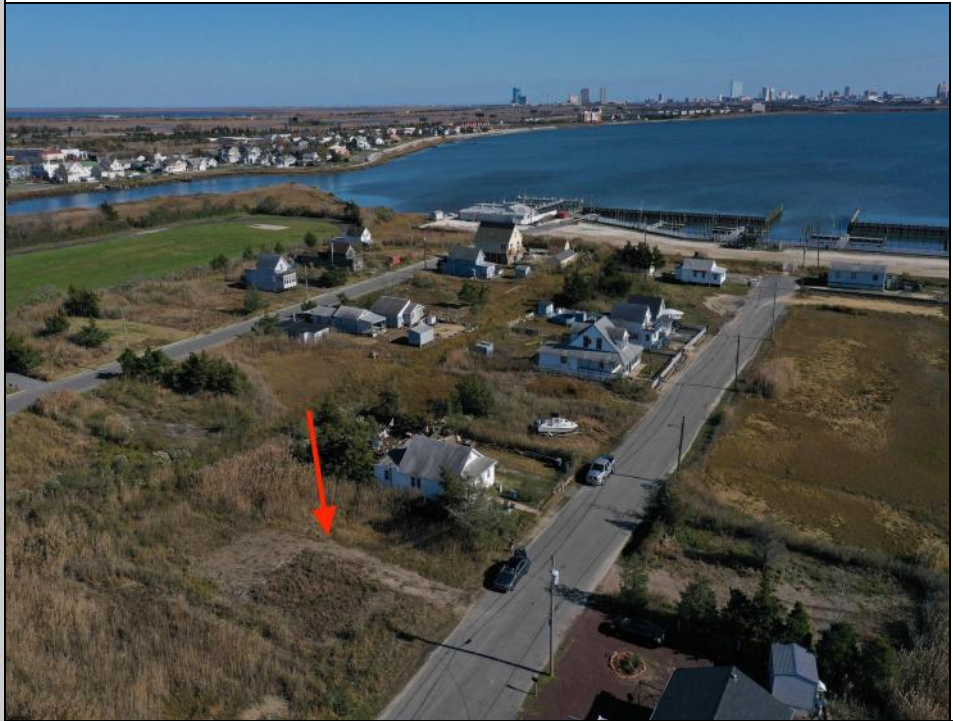

Berger Realty

Since 1928

Berger Realty, Inc.
3160 Asbury Avenue
Ocean City, NJ 08226
1-877-237-4371 / 609-399-0076
info@bergerrealty.com

310 Edgewater
Pleasantville, NJ 08232

Asking \$27,775.00

COMMENTS

Come check out Pleasantville's newest land opportunity by the water! Lot is 36' X 110'. This land is located right by the yacht club and offers plenty of opportunity! Also located to any local amenities such as casinos, hospitals, churches and much more!