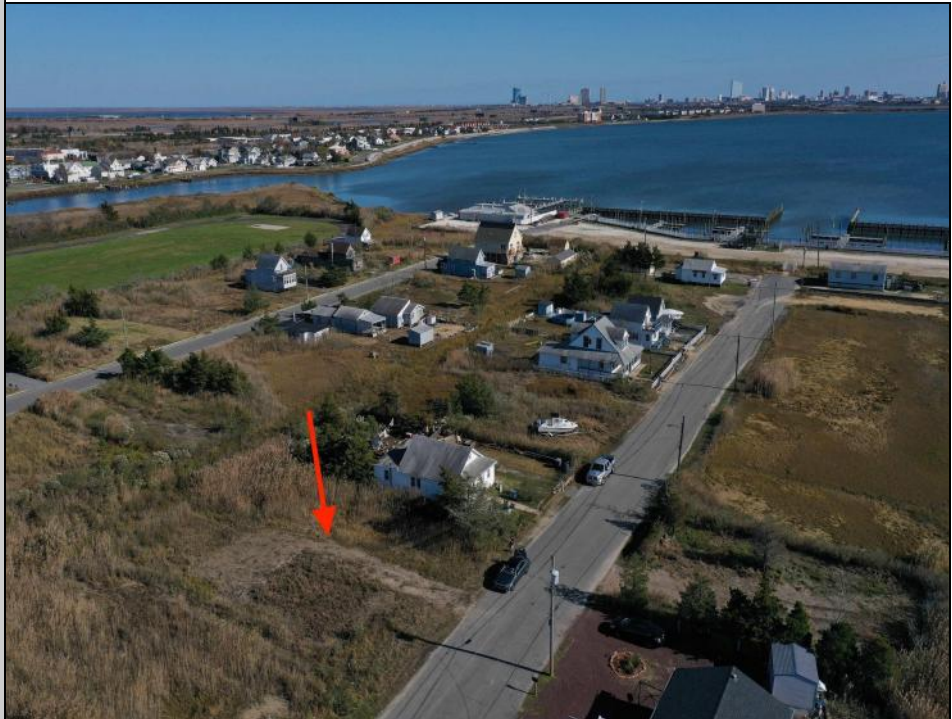

Berger Realty

Since 1928

Berger Realty, Inc.
3160 Asbury Avenue
Ocean City, NJ 08226
1-877-237-4371 / 609-399-0076
info@bergerrealty.com

310 Edgewater
Pleasantville, NJ 08232

Asking \$27,775.00

COMMENTS

Come check out Pleasantville's newest land opportunity by the water! Lot is 36' X 110'. This land is located right by the yacht club and offers plenty of opportunity! Also located to any local amenities such as casinos, hospitals, churches and much more!

PROPERTY DETAILS

Ask for Jeremy Kershbaumer
Berger Realty Inc
3160 Asbury Avenue, Ocean City
Call: 609-399-0076
Email to: jek@bergerrealty.com