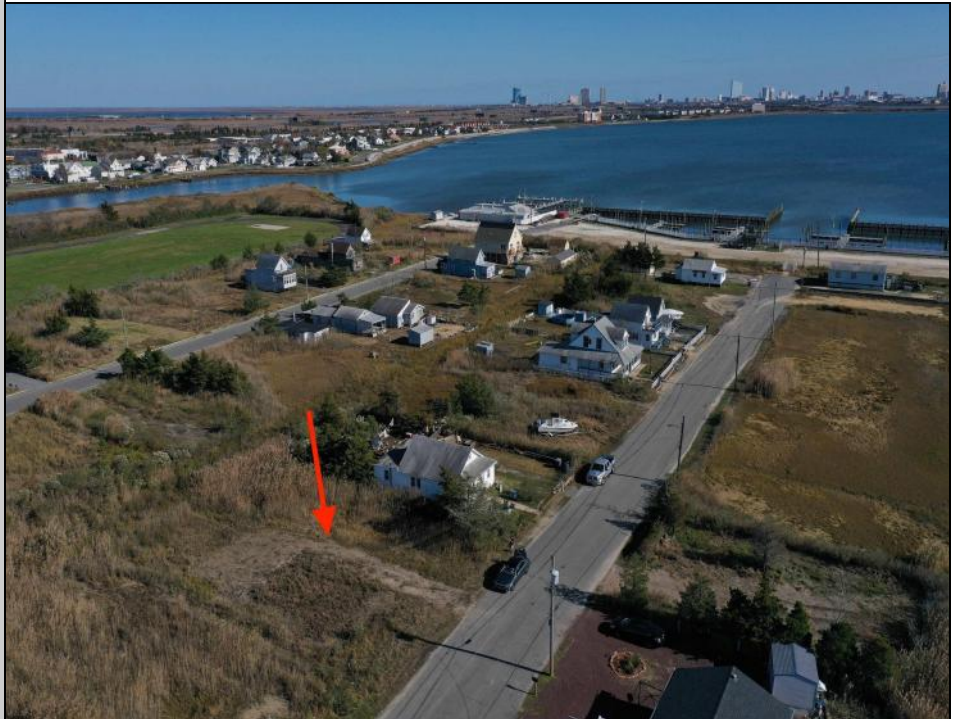

# Berger Realty

Since 1928

Berger Realty, Inc.  
3160 Asbury Avenue  
Ocean City, NJ 08226  
1-877-237-4371 / 609-399-0076  
info@bergerrealty.com

310 Edgewater  
Pleasantville, NJ 08232

Asking \$27,775.00

#### COMMENTS

Come check out Pleasantville's newest land opportunity by the water! Lot is 36' X 110'. This land is located right by the yacht club and offers plenty of opportunity! Also located to any local amenities such as casinos, hospitals, churches and much more!