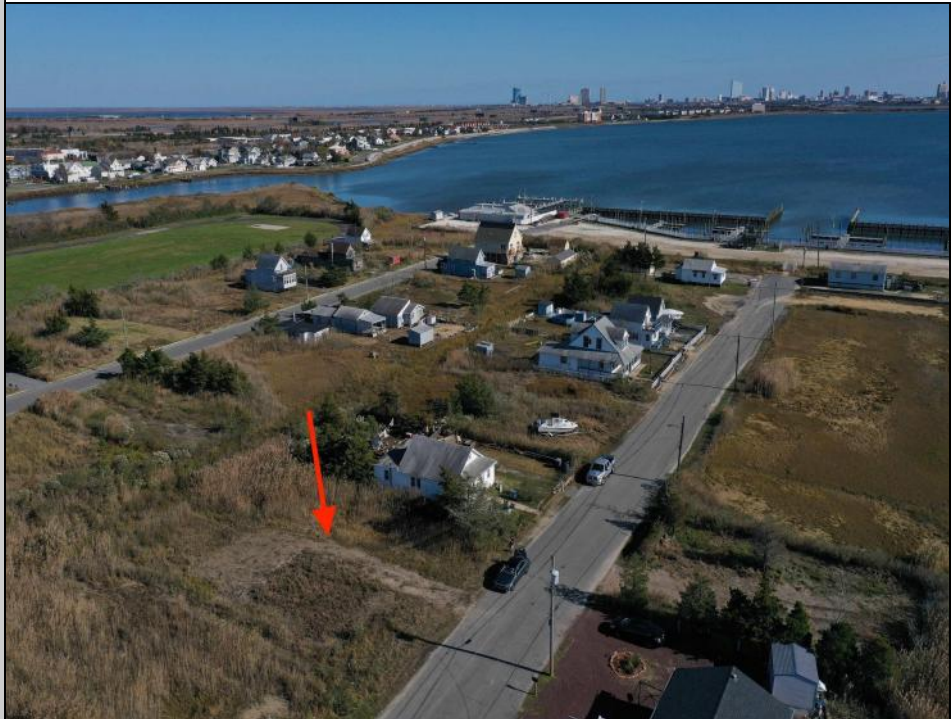

Berger Realty

Since 1928

Berger Realty, Inc.
3160 Asbury Avenue
Ocean City, NJ 08226
1-877-237-4371 / 609-399-0076
info@bergerrealty.com

310 Edgewater
Pleasantville, NJ 08232

Asking \$27,775.00

COMMENTS

Come check out Pleasantville's newest land opportunity by the water! Lot is 36' X 110'. This land is located right by the yacht club and offers plenty of opportunity! Also located to any local amenities such as casinos, hospitals, churches and much more!

PROPERTY DETAILS

Ask for George Cash
Berger Realty Inc
3160 Asbury Avenue, Ocean City
Call: 609-399-0076
Email to: gbc@bergerrealty.com