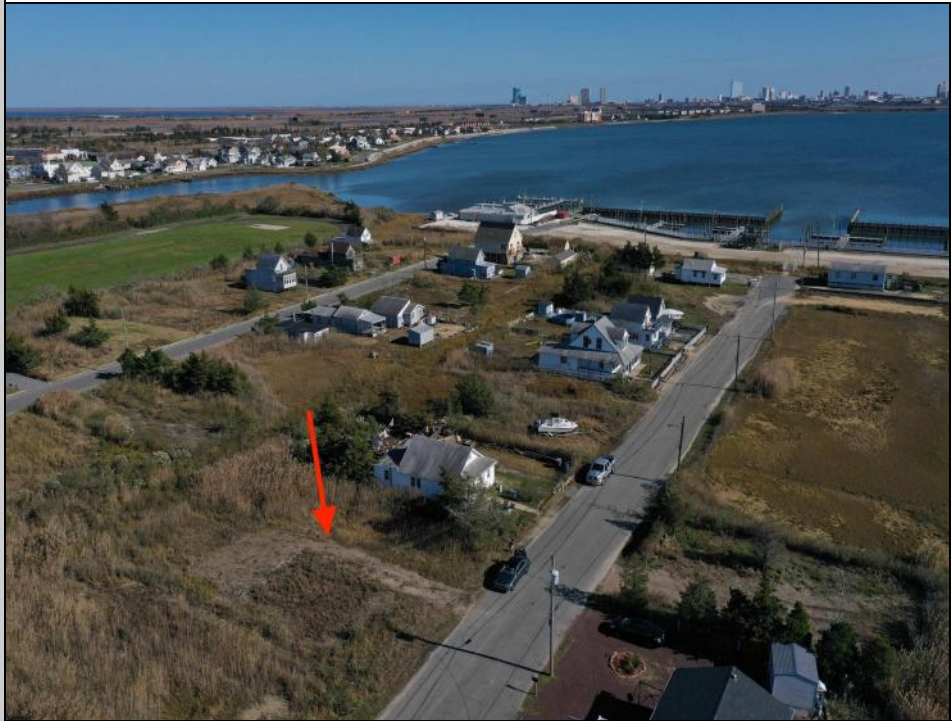

Berger Realty

Since 1928

Berger Realty, Inc.
3160 Asbury Avenue
Ocean City, NJ 08226
1-877-237-4371 / 609-399-0076
info@bergerrealty.com

310 Edgewater
Pleasantville, NJ 08232

Asking \$27,775.00

COMMENTS

Come check out Pleasantville's newest land opportunity by the water! Lot is 36' X 110'. This land is located right by the yacht club and offers plenty of opportunity! Also located to any local amenities such as casinos, hospitals, churches and much more!