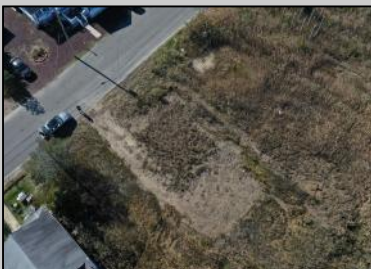

Berger Realty

Since 1928

Berger Realty, Inc.
3160 Asbury Avenue
Ocean City, NJ 08226
1-877-237-4371 / 609-399-0076
info@bergerrealty.com

310 Edgewater
Pleasantville, NJ 08232

Asking \$27,775.00

COMMENTS

Come check out Pleasantville's newest land opportunity by the water! Lot is 36' X 110'. This land is located right by the yacht club and offers plenty of opportunity! Also located to any local amenities such as casinos, hospitals, churches and much more!