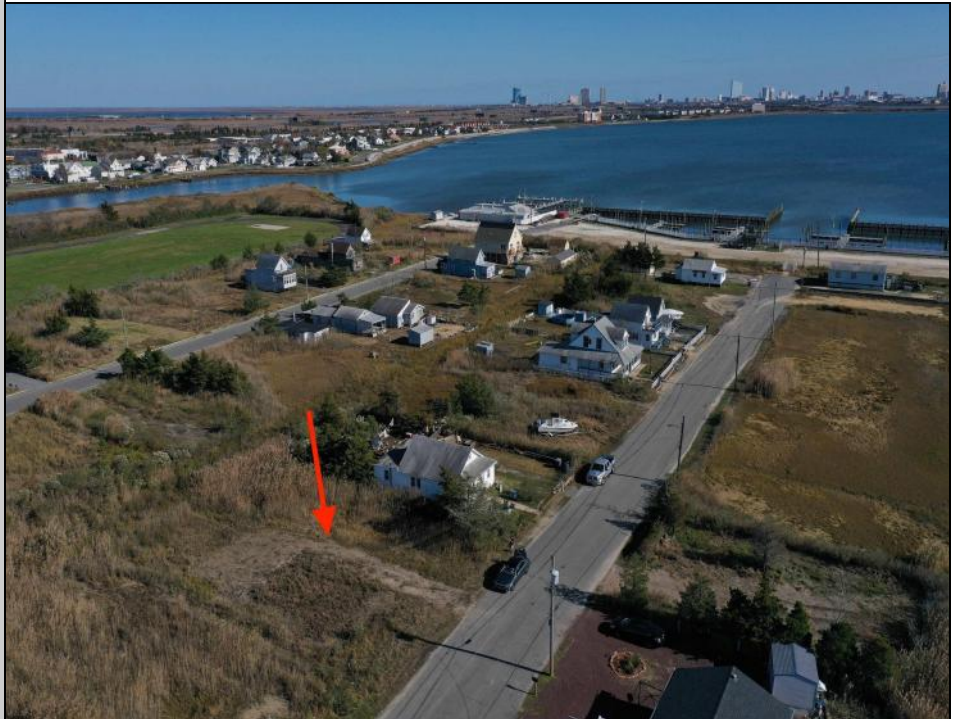

Berger Realty

Since 1928

Berger Realty, Inc.
3160 Asbury Avenue
Ocean City, NJ 08226
1-877-237-4371 / 609-399-0076
info@bergerrealty.com

310 Edgewater
Pleasantville, NJ 08232

Asking \$27,775.00

COMMENTS

Come check out Pleasantville's newest land opportunity by the water! Lot is 36' X 110'. This land is located right by the yacht club and offers plenty of opportunity! Also located to any local amenities such as casinos, hospitals, churches and much more!