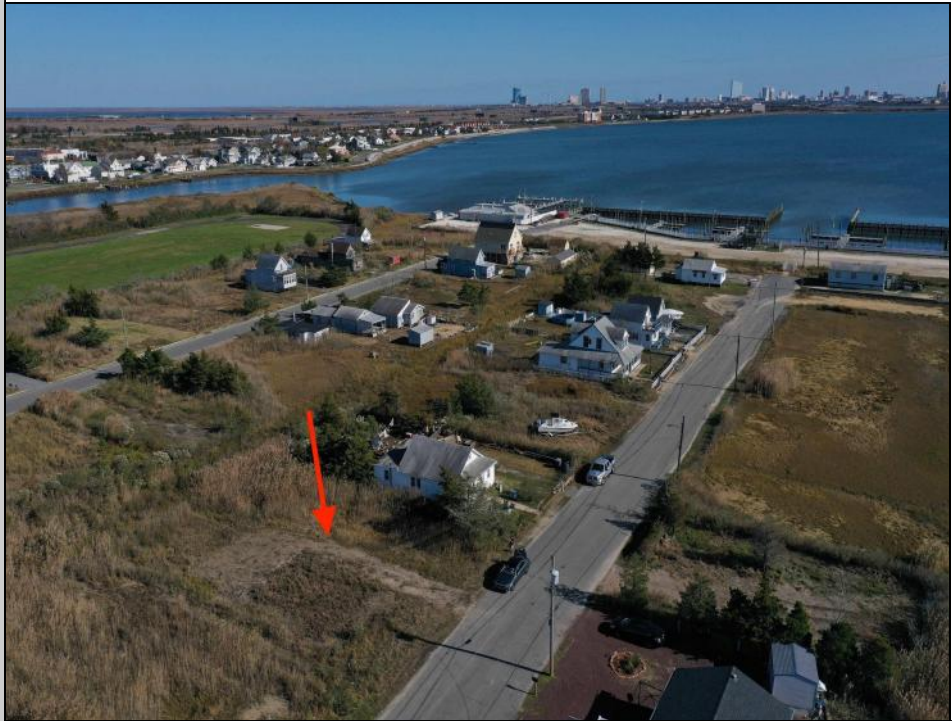

Berger Realty

Since 1928

Berger Realty, Inc
1330 Bay Avenue
Ocean City, NJ 08226
609-391-1330/609-391-1300
info@bergerrealty.com

310 Edgewater
Pleasantville, NJ 08232

Asking \$27,775.00

COMMENTS

Come check out Pleasantville's newest land opportunity by the water! Lot is 36' X 110'. This land is located right by the yacht club and offers plenty of opportunity! Also located to any local amenities such as casinos, hospitals, churches and much more!