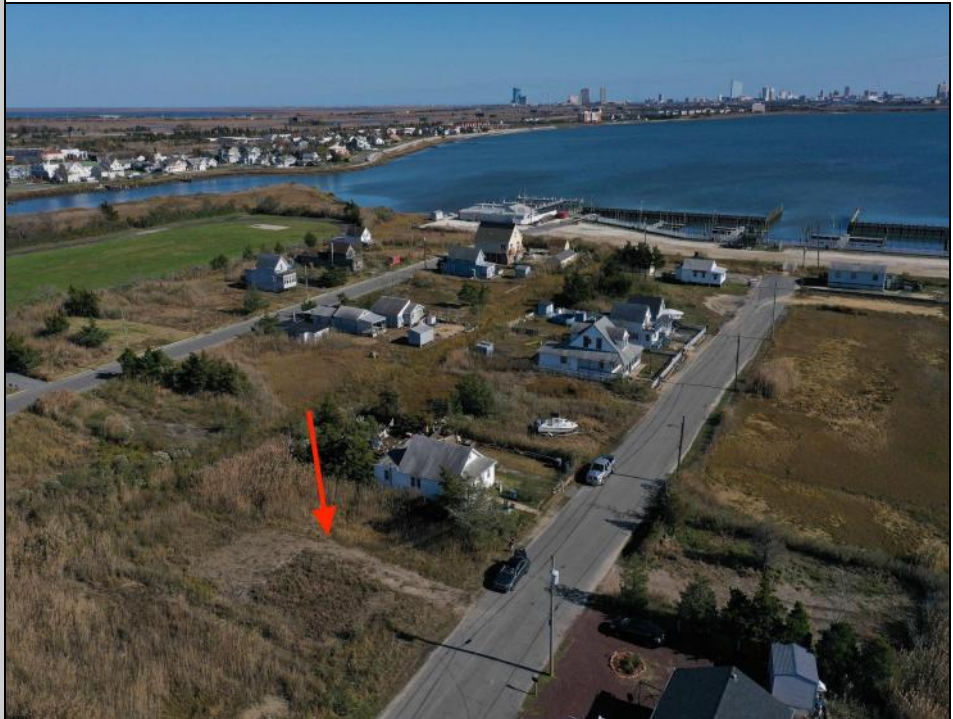

Berger Realty

Since 1928

Berger Realty, Inc.
55th & Haven Avenue
Ocean City, NJ 08226
609-399-0040

info@bergerrealty.com

310 Edgewater
Pleasantville, NJ 08232

Asking \$27,775.00

COMMENTS

Come check out Pleasantville's newest land opportunity by the water! Lot is 36' X 110'. This land is located right by the yacht club and offers plenty of opportunity! Also located to any local amenities such as casinos, hospitals, churches and much more!