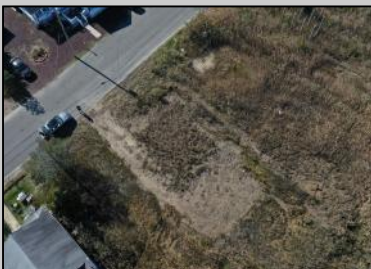

Berger Realty

Since 1928

Berger Realty, Inc.
55th & Haven Avenue
Ocean City, NJ 08226
609-399-0040

info@bergerrealty.com

310 Edgewater
Pleasantville, NJ 08232

Asking \$27,775.00

COMMENTS

Come check out Pleasantville's newest land opportunity by the water! Lot is 36' X 110'. This land is located right by the yacht club and offers plenty of opportunity! Also located to any local amenities such as casinos, hospitals, churches and much more!