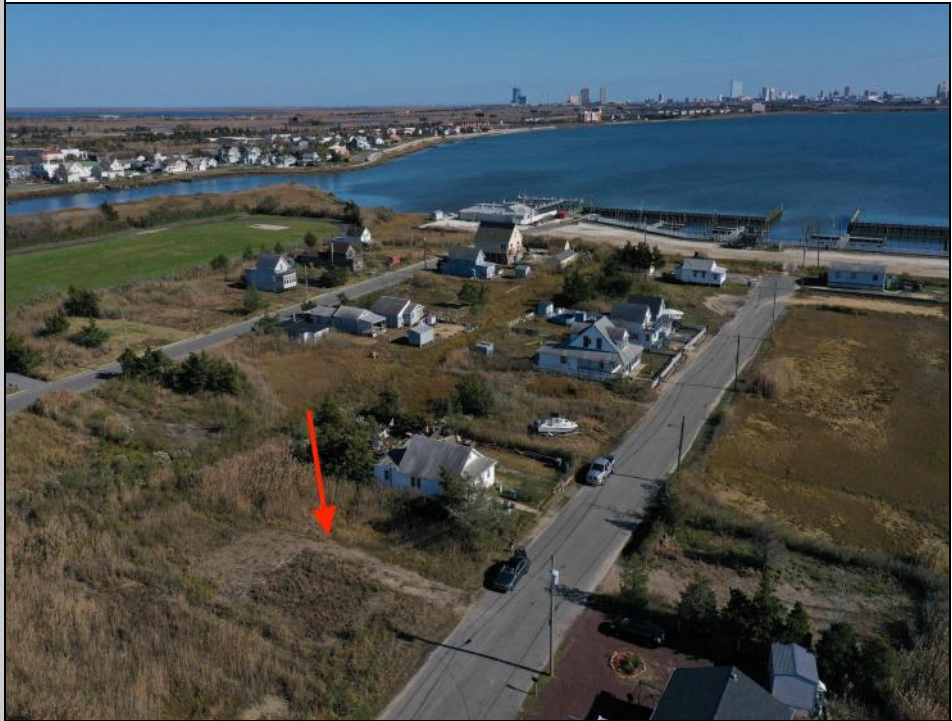

# Berger Realty

Since 1928

Berger Realty, Inc.  
3160 Asbury Avenue  
Ocean City, NJ 08226  
1-877-237-4371 / 609-399-0076  
info@bergerrealty.com

310 Edgewater  
Pleasantville, NJ 08232

Asking \$27,775.00

#### COMMENTS

Come check out Pleasantville's newest land opportunity by the water! Lot is 36' X 110'. This land is located right by the yacht club and offers plenty of opportunity! Also located to any local amenities such as casinos, hospitals, churches and much more!