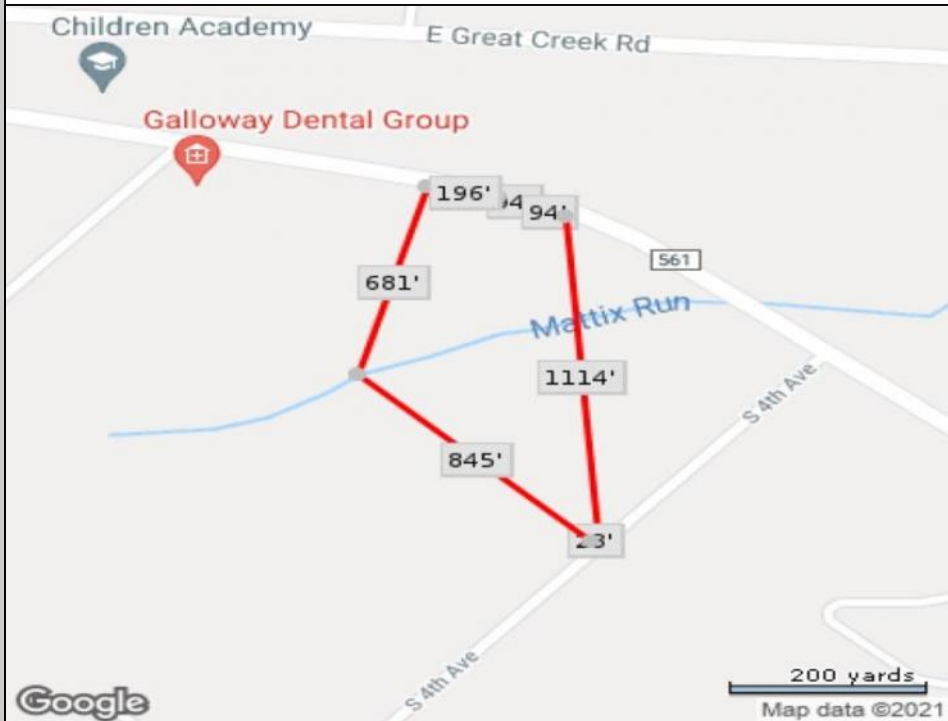

# Berger Realty

Since 1928

Berger Realty, Inc.  
3160 Asbury Avenue  
Ocean City, NJ 08226  
1-877-237-4371 / 609-399-0076  
info@bergerrealty.com

216 Jimmie Leeds ave  
Galloway Township, NJ 08205

Asking \$499,000.00