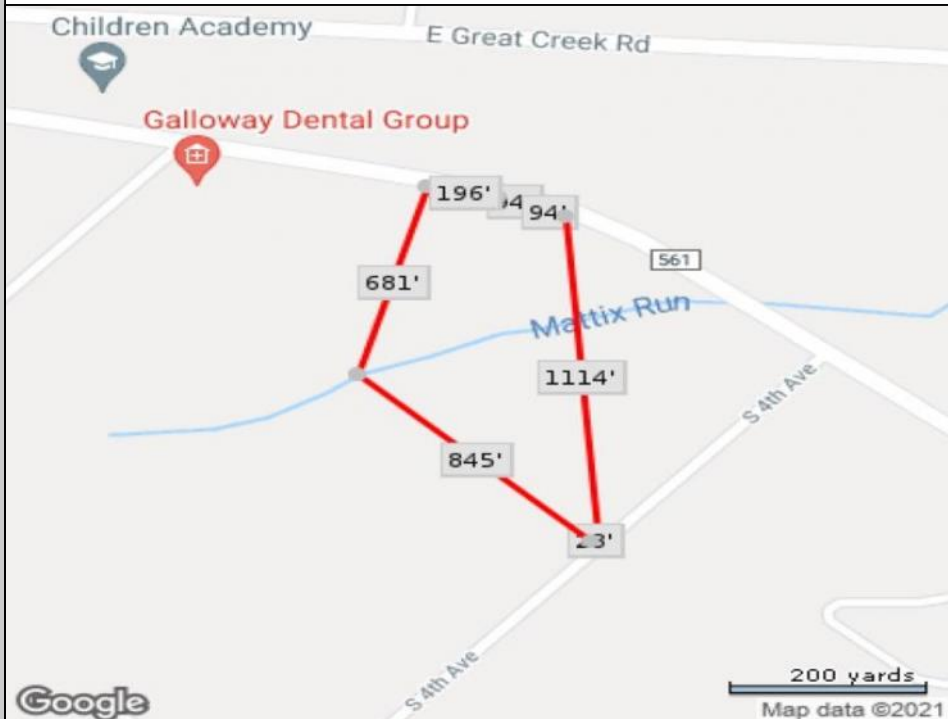

# Berger Realty

Since 1928

Berger Realty, Inc.  
3160 Asbury Avenue  
Ocean City, NJ 08226  
1-877-237-4371 / 609-399-0076  
info@bergerrealty.com

216 Jimmie Leeds ave  
Galloway Township, NJ 08205

Asking \$499,000.00