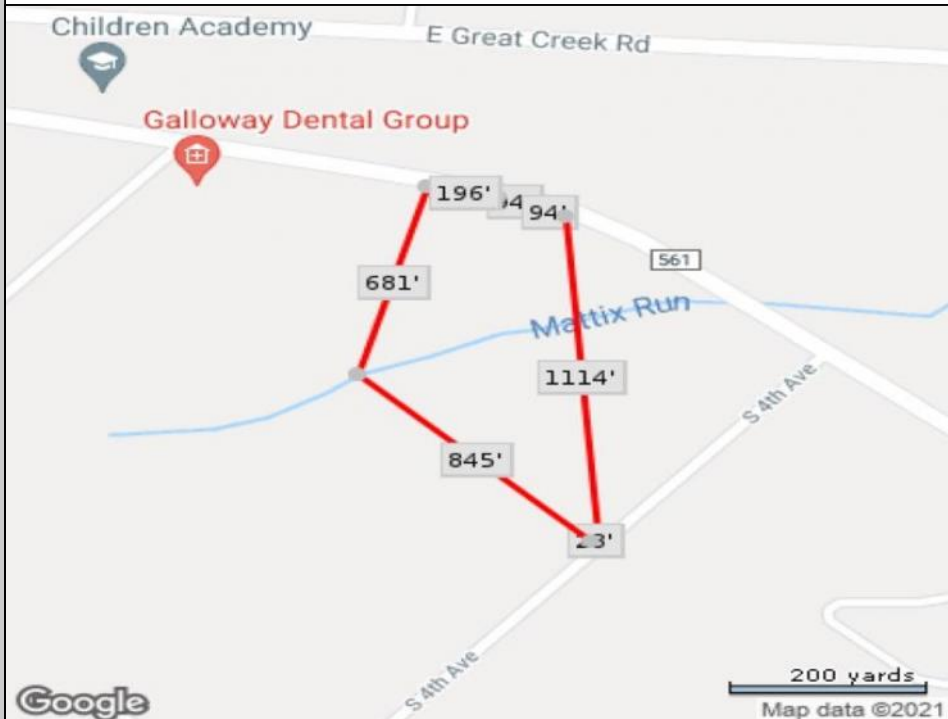

Berger Realty

Since 1928

Berger Realty, Inc.
3160 Asbury Avenue
Ocean City, NJ 08226
1-877-237-4371 / 609-399-0076
info@bergerrealty.com

216 Jimmie Leeds ave
Galloway Township, NJ 08205

Asking \$499,000.00