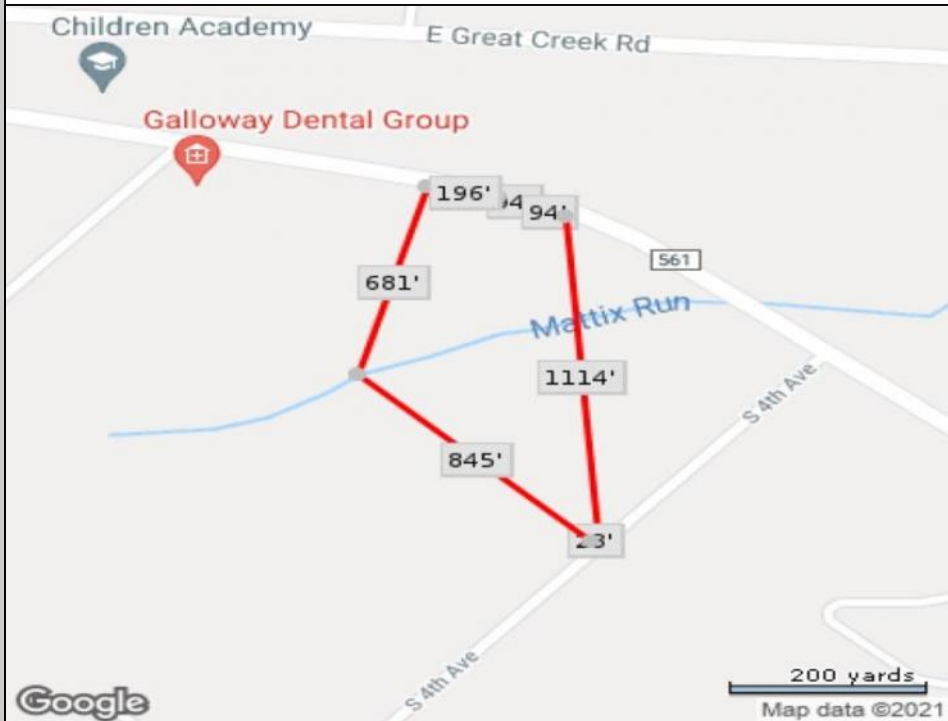

Berger Realty

Since 1928

Berger Realty, Inc.
3160 Asbury Avenue
Ocean City, NJ 08226
1-877-237-4371 / 609-399-0076
info@bergerrealty.com

216 Jimmie Leeds ave
Galloway Township, NJ 08205

Asking \$499,000.00