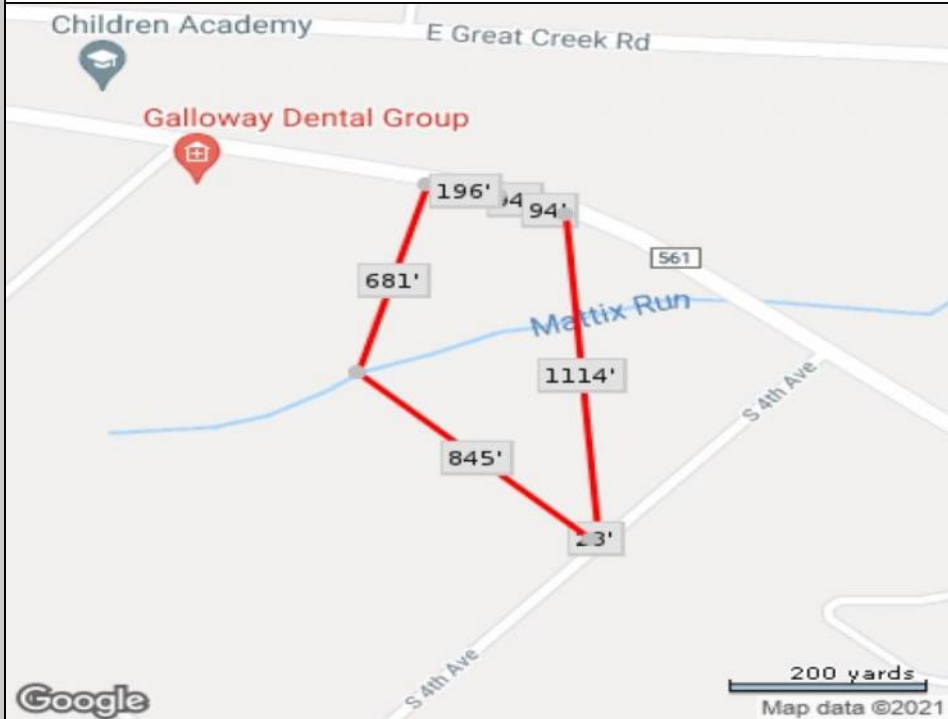

Berger Realty

Since 1928

Berger Realty, Inc.
3160 Asbury Avenue
Ocean City, NJ 08226
1-877-237-4371 / 609-399-0076
info@bergerrealty.com

216 Jimmie Leeds ave
Galloway Township, NJ 08205

Asking \$499,000.00