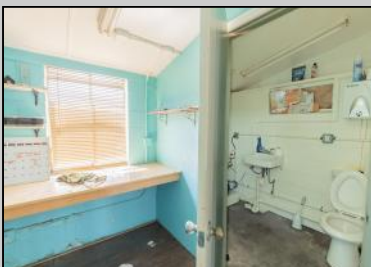

**9 Shell Bay  
 Cape May Court House, NJ 08251**

**Asking \$525,000.00**

**COMMENTS**

Great opportunity for anyone looking for a commercial building with a huge fenced in lot.

**PROPERTY DETAILS**

Exterior Block	Outside Features Restrooms Fence	Heating Gas Natural	Cooling Other (See Remarks)
Water Public	Sewer Public		