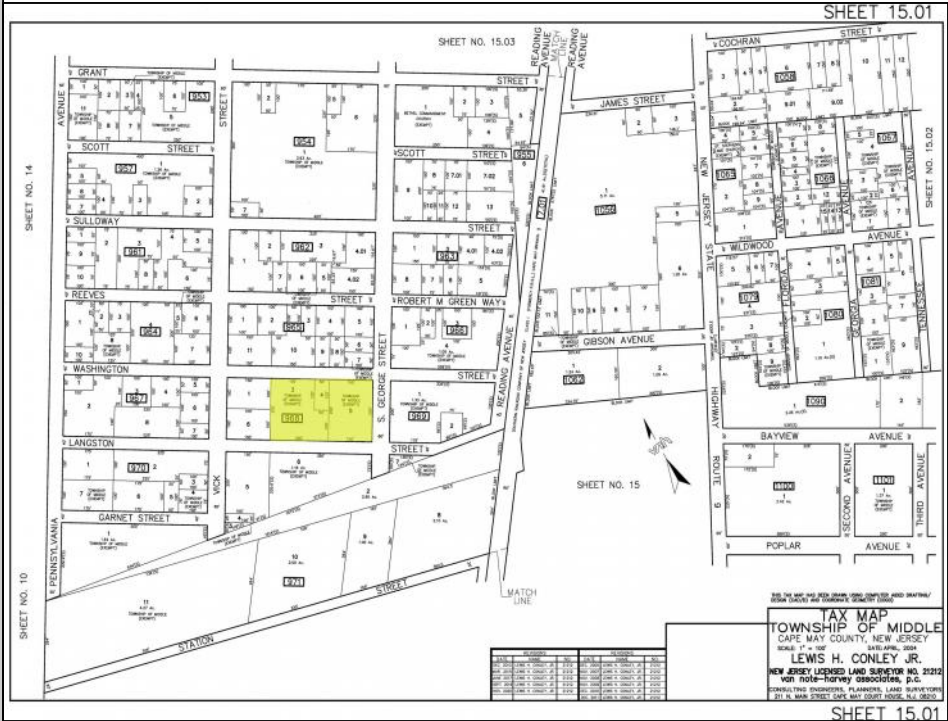

### COMMENTS

Prime opportunity to own 2 acres of wooded land in an up and coming residential area of Middle Township. The property consists of 3 separate lots, offering flexibility for development or a private retreat. Nestled in a peaceful, natural setting, yet conveniently located near local amenities, schools, and major routes. Ideal for builders, investors, or those seeking to build their dream home. Don't miss this chance to secure a piece of land in a growing community.