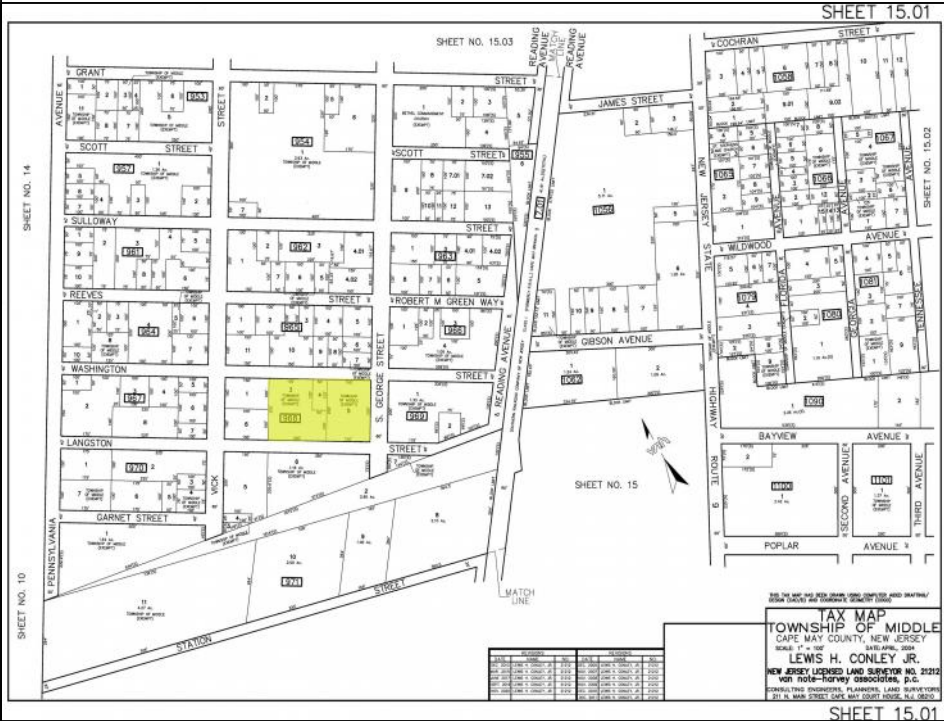

### COMMENTS

Prime opportunity to own 2 acres of wooded land in an up and coming residential area of Middle Township. The property consists of 3 separate lots, offering flexibility for development or a private retreat. Nestled in a peaceful, natural setting, yet conveniently located near local amenities, schools, and major routes. Ideal for builders, investors, or those seeking to build their dream home. Don't miss this chance to secure a piece of land in a growing community.