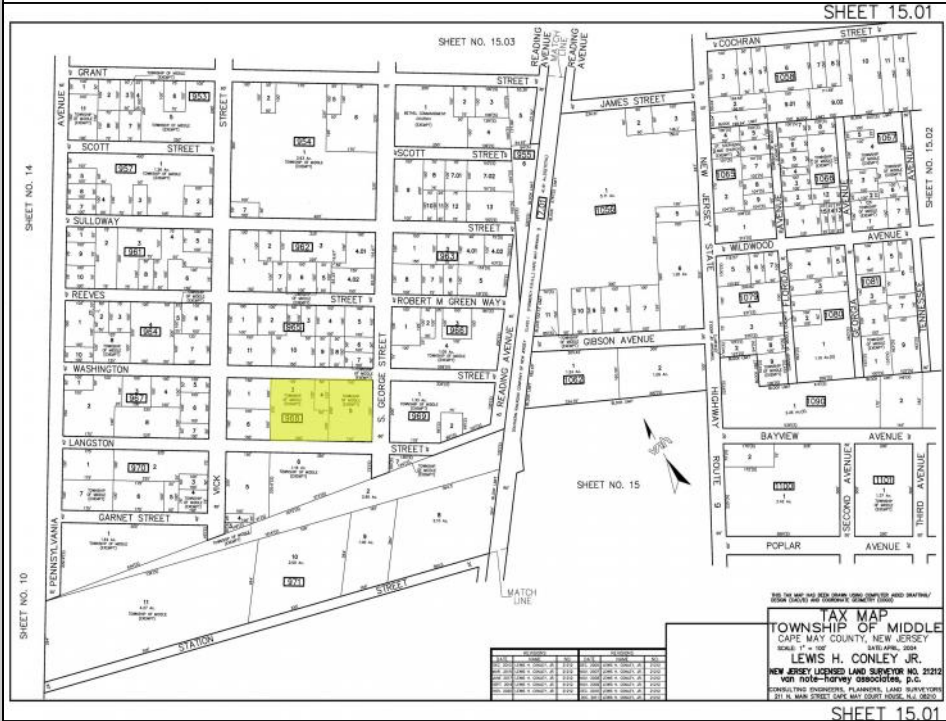

### COMMENTS

Prime opportunity to own 2 acres of wooded land in an up and coming residential area of Middle Township. The property consists of 3 separate lots, offering flexibility for development or a private retreat. Nestled in a peaceful, natural setting, yet conveniently located near local amenities, schools, and major routes. Ideal for builders, investors, or those seeking to build their dream home. Don't miss this chance to secure a piece of land in a growing community.