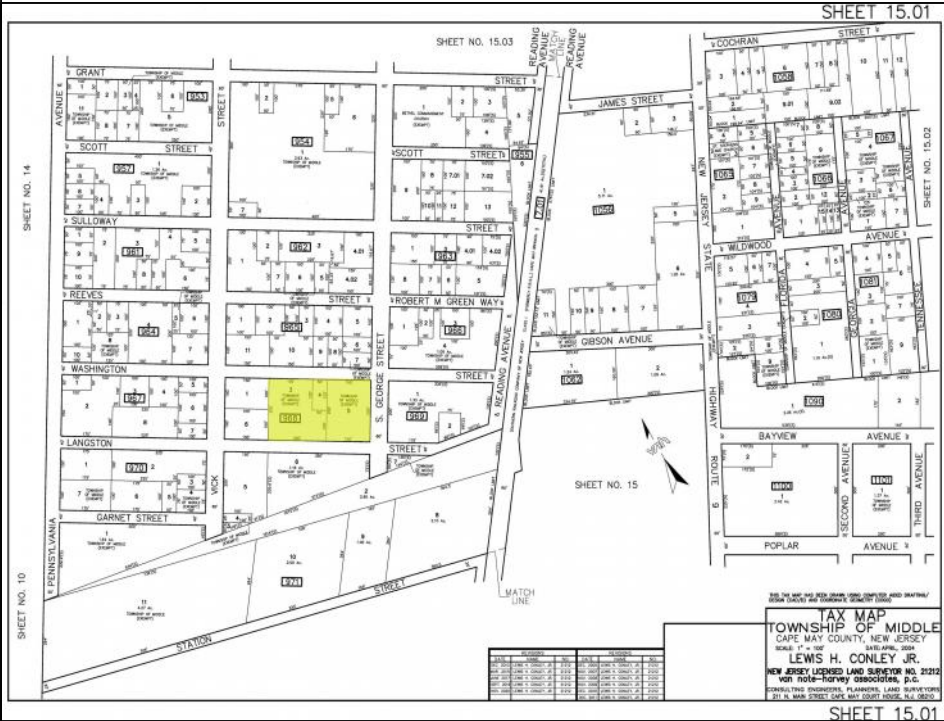

Berger Realty

Since 1928

Berger Realty, Inc
1330 Bay Avenue
Ocean City, NJ 08226
609-391-1330/609-391-1300
info@bergerrealty.com

Langston
Whitesboro, NJ 08252

Asking \$150,000.00

COMMENTS

Prime opportunity to own 2 acres of wooded land in an up and coming residential area of Middle Township. The property consists of 3 separate lots, offering flexibility for development or a private retreat. Nestled in a peaceful, natural setting, yet conveniently located near local amenities, schools, and major routes. Ideal for builders, investors, or those seeking to build their dream home. Don't miss this chance to secure a piece of land in a growing community.