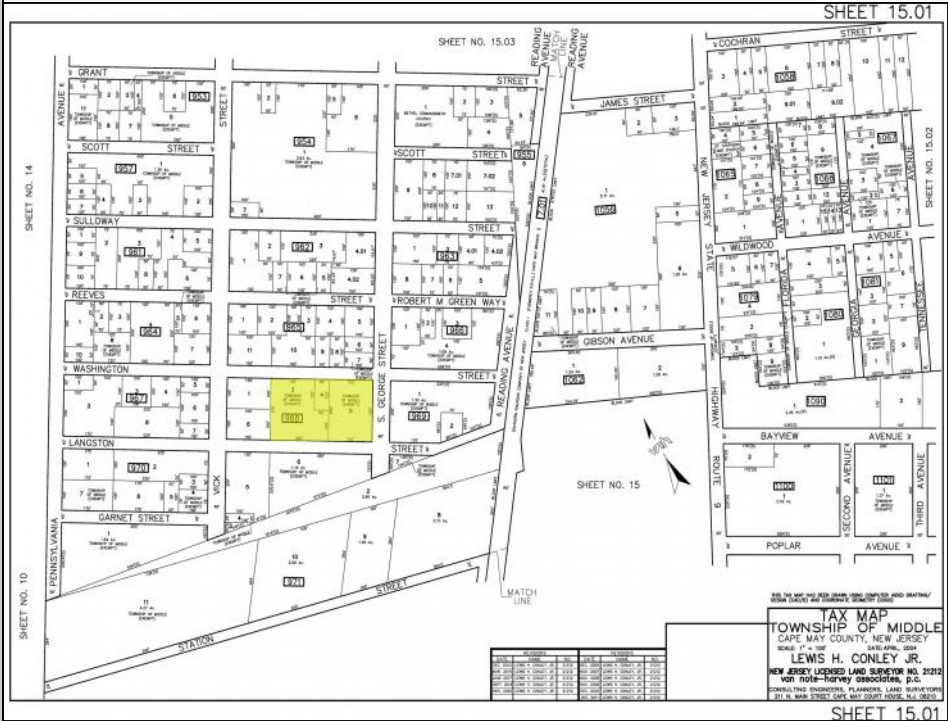

**Langston
 Whitesboro, NJ 08252**

Asking \$150,000.00

COMMENTS

Prime opportunity to own 2 acres of wooded land in an up and coming residential area of Middle Township. The property consists of 3 separate lots, offering flexibility for development or a private retreat. Nestled in a peaceful, natural setting, yet conveniently located near local amenities, schools, and major routes. Ideal for builders, investors, or those seeking to build their dream home. Don't miss this chance to secure a piece of land in a growing community.