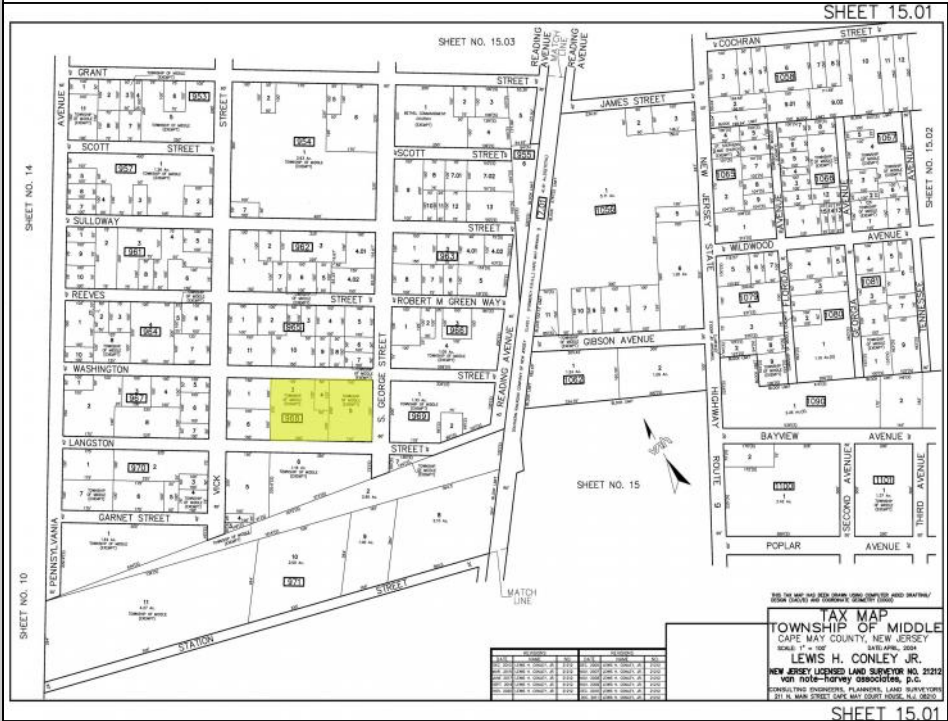

**Langston
Whitesboro, NJ 08252**

Asking \$150,000.00

COMMENTS

Prime opportunity to own 2 acres of wooded land in an up and coming residential area of Middle Township. The property consists of 3 separate lots, offering flexibility for development or a private retreat. Nestled in a peaceful, natural setting, yet conveniently located near local amenities, schools, and major routes. Ideal for builders, investors, or those seeking to build their dream home. Don't miss this chance to secure a piece of land in a growing community.