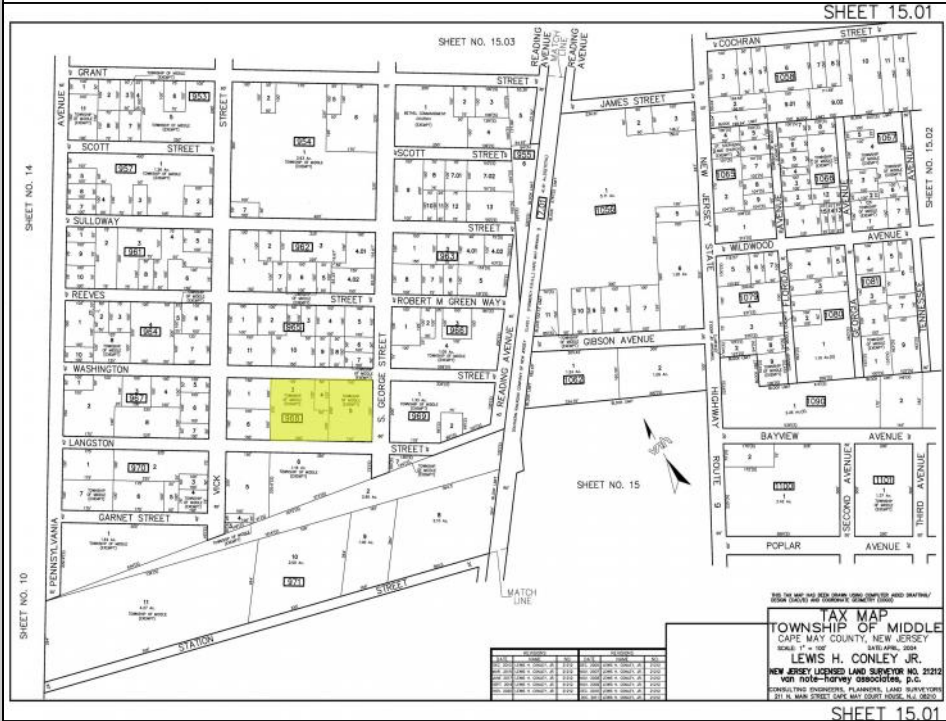

Berger Realty

Since 1928

Berger Realty, Inc
1330 Bay Avenue
Ocean City, NJ 08226
609-391-1330/609-391-1300
info@bergerrealty.com

Langston
Whitesboro, NJ 08252

Asking \$150,000.00

COMMENTS

Prime opportunity to own 2 acres of wooded land in an up and coming residential area of Middle Township. The property consists of 3 separate lots, offering flexibility for development or a private retreat. Nestled in a peaceful, natural setting, yet conveniently located near local amenities, schools, and major routes. Ideal for builders, investors, or those seeking to build their dream home. Don't miss this chance to secure a piece of land in a growing community.