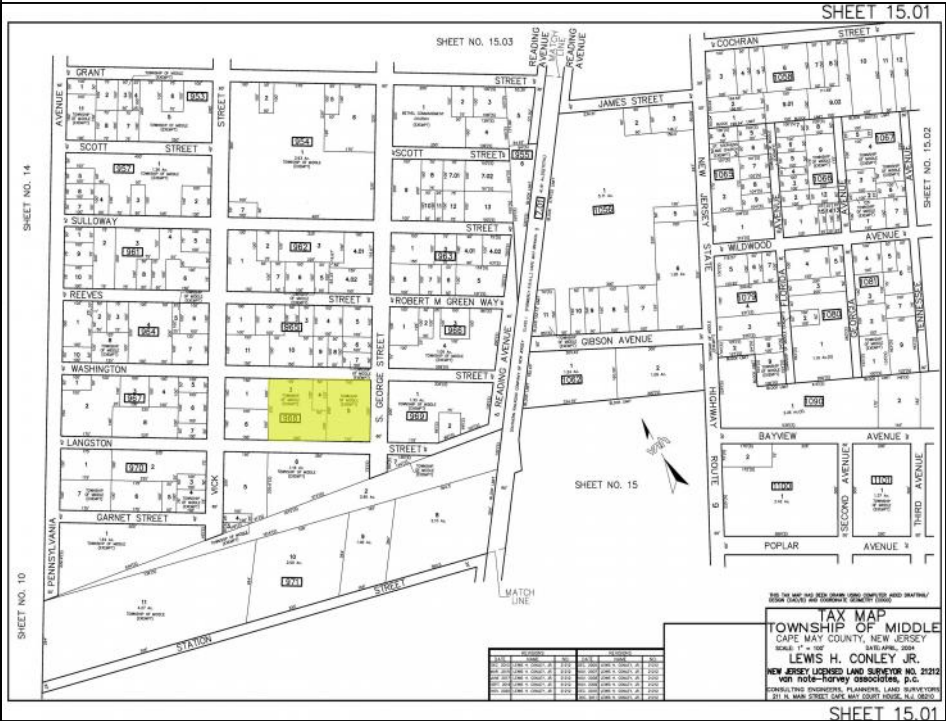

**Langston
 Whitesboro, NJ 08252**

Asking \$150,000.00

COMMENTS

Prime opportunity to own 2 acres of wooded land in an up and coming residential area of Middle Township. The property consists of 3 separate lots, offering flexibility for development or a private retreat. Nestled in a peaceful, natural setting, yet conveniently located near local amenities, schools, and major routes. Ideal for builders, investors, or those seeking to build their dream home. Don't miss this chance to secure a piece of land in a growing community.