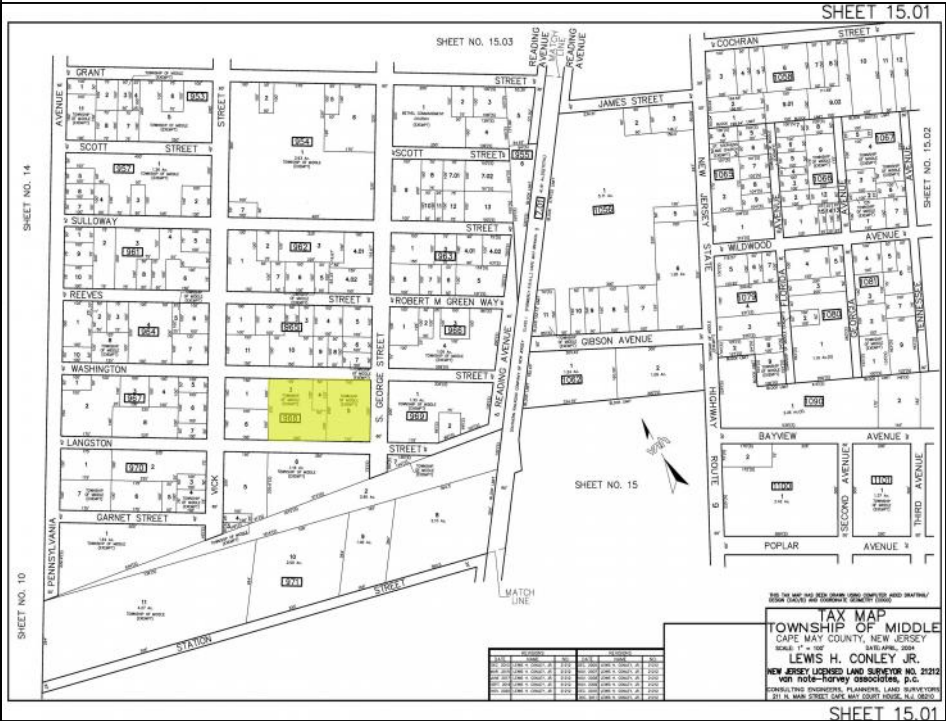

Berger Realty

Since 1928

Berger Realty, Inc
1330 Bay Avenue
Ocean City, NJ 08226
609-391-1330/609-391-1300
info@bergerrealty.com

Langston
Whitesboro, NJ 08252

Asking \$150,000.00

COMMENTS

Prime opportunity to own 2 acres of wooded land in an up and coming residential area of Middle Township. The property consists of 3 separate lots, offering flexibility for development or a private retreat. Nestled in a peaceful, natural setting, yet conveniently located near local amenities, schools, and major routes. Ideal for builders, investors, or those seeking to build their dream home. Don't miss this chance to secure a piece of land in a growing community.