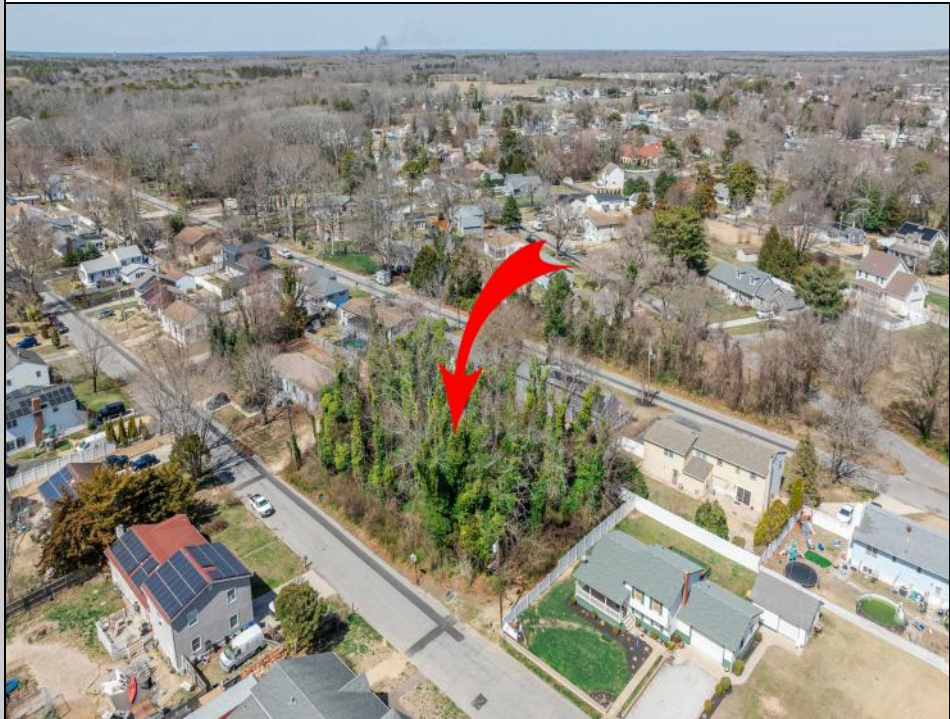

937 B Myrna
Erma, NJ 08204

Asking \$168,000.00

COMMENTS

Approved buildable lot available in a great central location in Erma. The neighborhood is city sewer and well. Great opportunity to build your dream home or invest in Lower Township. Lot 83.02 directly next-door is also available. Address and taxes are to be determined.