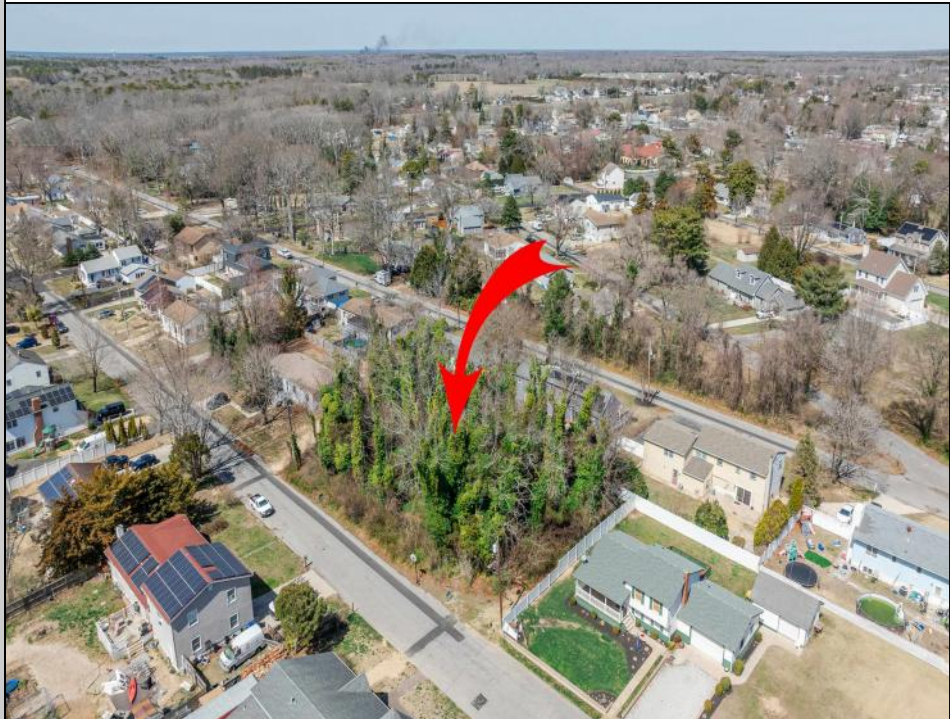

# Berger Realty

Since 1928

Berger Realty, Inc  
1330 Bay Avenue  
Ocean City, NJ 08226  
609-391-1330/609-391-1300  
info@bergerrealty.com

937 B Myrna  
Erma, NJ 08204

Asking \$168,000.00

#### COMMENTS

Approved buildable lot available in a great central location in Erma. The neighborhood is city sewer and well. Great opportunity to build your dream home or invest in Lower Township. Lot 83.02 directly next-door is also available. Address and taxes are to be determined.