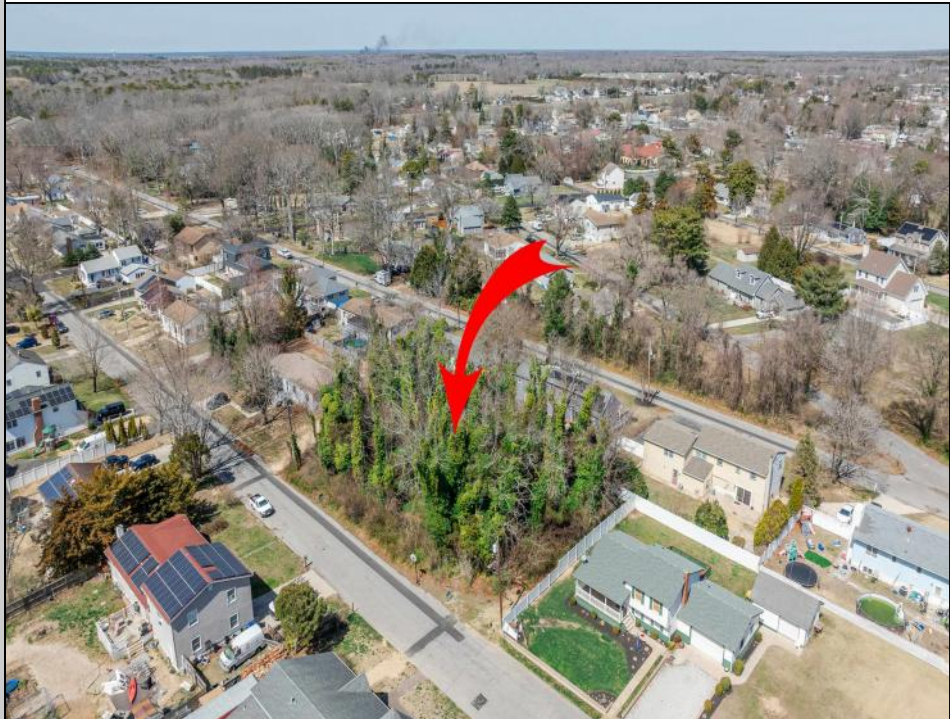

937 B Myrna  
Erma, NJ 08204

Asking \$168,000.00

#### COMMENTS

Approved buildable lot available in a great central location in Erma. The neighborhood is city sewer and well. Great opportunity to build your dream home or invest in Lower Township. Lot 83.02 directly next-door is also available. Address and taxes are to be determined.