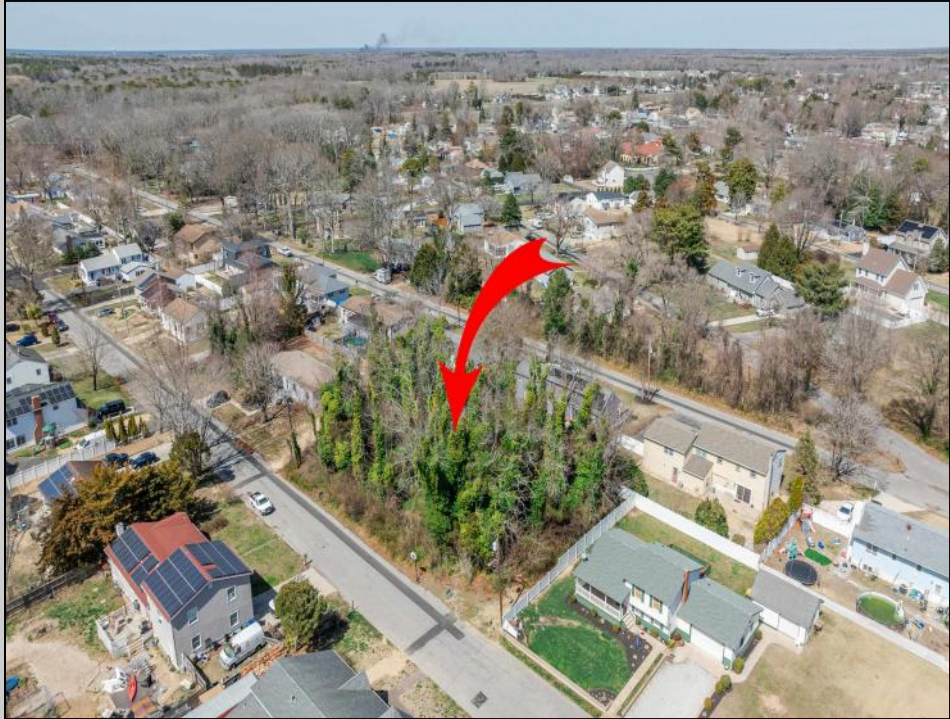

937 B Myrna  
Erma, NJ 08204

Asking \$168,000.00

#### COMMENTS

Approved buildable lot available in a great central location in Erma. The neighborhood is city sewer and well. Great opportunity to build your dream home or invest in Lower Township. Lot 83.02 directly next-door is also available. Address and taxes are to be determined.