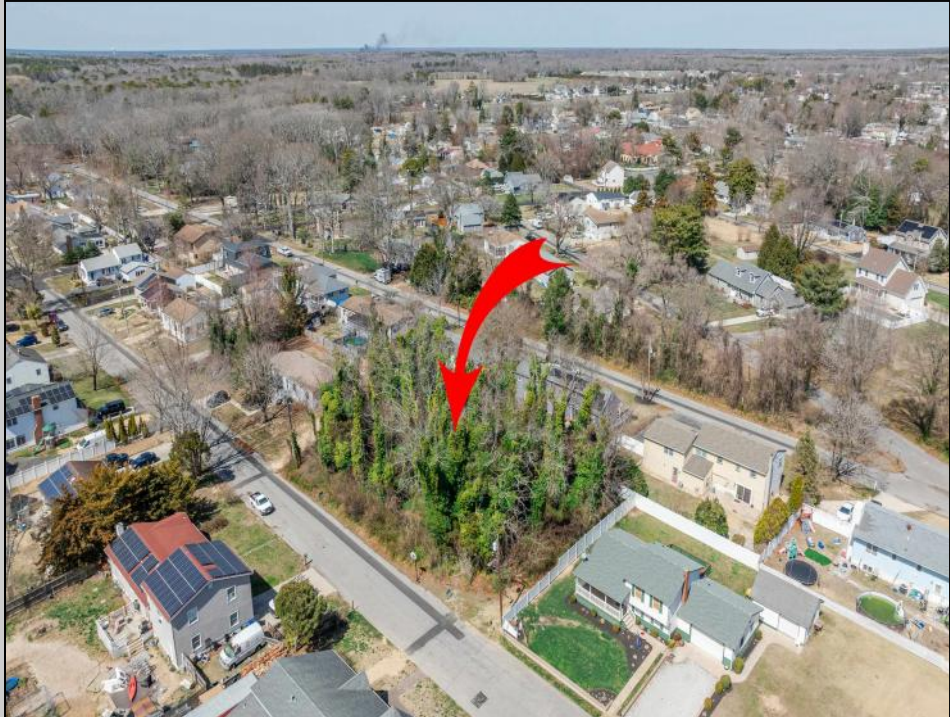

# Berger Realty

Since 1928

Berger Realty, Inc.  
3160 Asbury Avenue  
Ocean City, NJ 08226  
1-877-237-4371 / 609-399-0076  
info@bergerrealty.com

937 B Myrna  
Erma, NJ 08204

Asking \$168,000.00

#### COMMENTS

Approved buildable lot available in a great central location in Erma. The neighborhood is city sewer and well. Great opportunity to build your dream home or invest in Lower Township. Lot 83.02 directly next-door is also available. Address and taxes are to be determined.