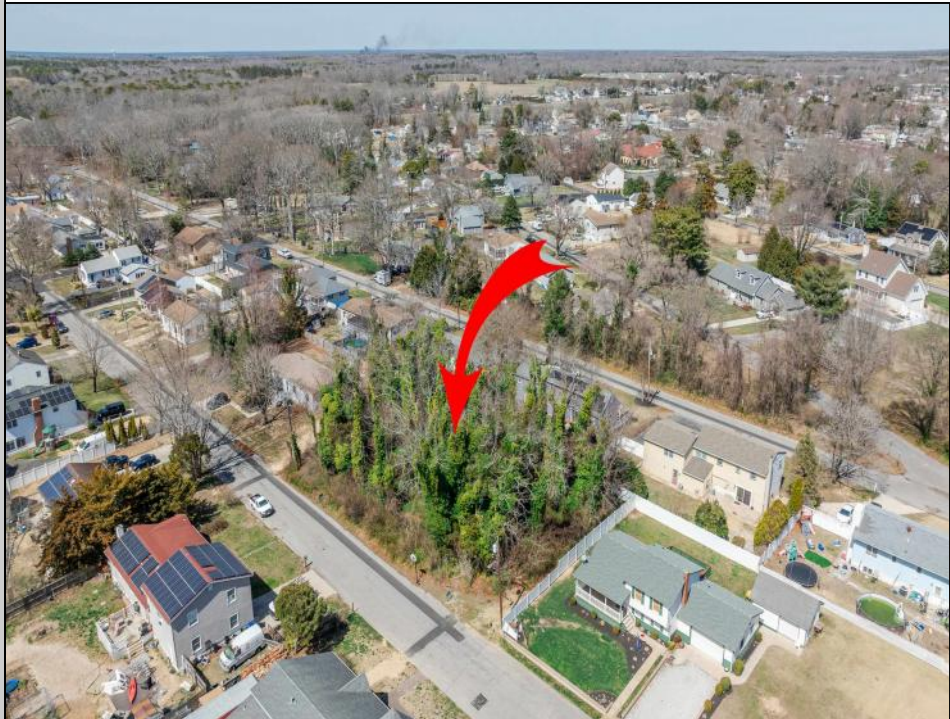

937 A Myrna  
Erma, NJ 08204

Asking \$168,000.00

### COMMENTS

Approved buildable lot available in a great central location in Erma. The neighborhood is city sewer and well. Great opportunity to build your dream home or invest in Lower Township. Lot 84 directly next-door is also available. Address and taxes are to be determined.