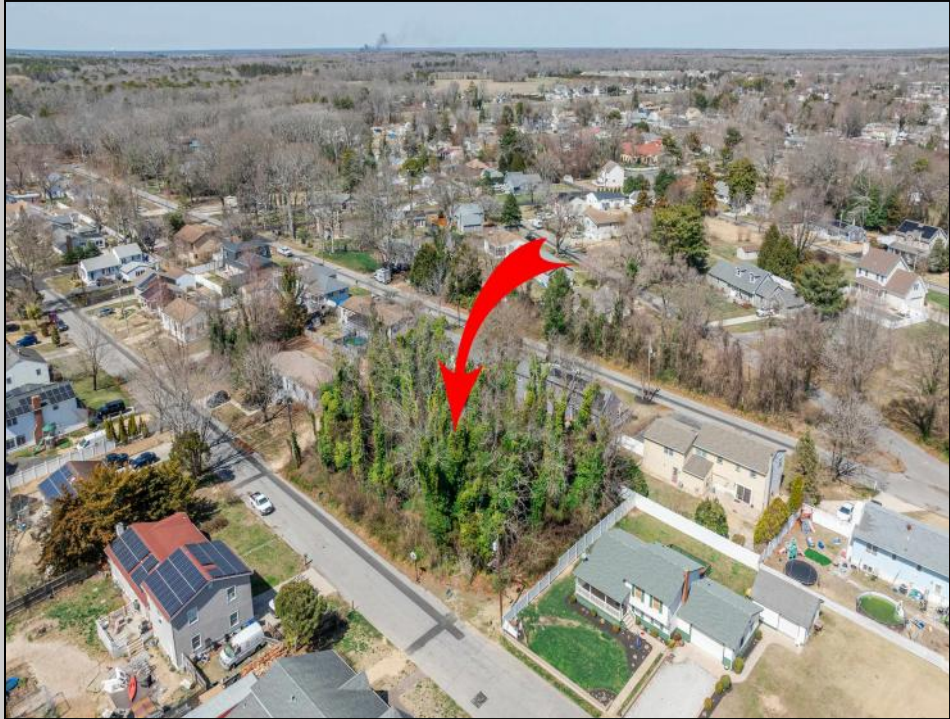

937 A Myrna  
Erma, NJ 08204

Asking \$168,000.00

#### COMMENTS

Approved buildable lot available in a great central location in Erma. The neighborhood is city sewer and well. Great opportunity to build your dream home or invest in Lower Township. Lot 84 directly next-door is also available. Address and taxes are to be determined.