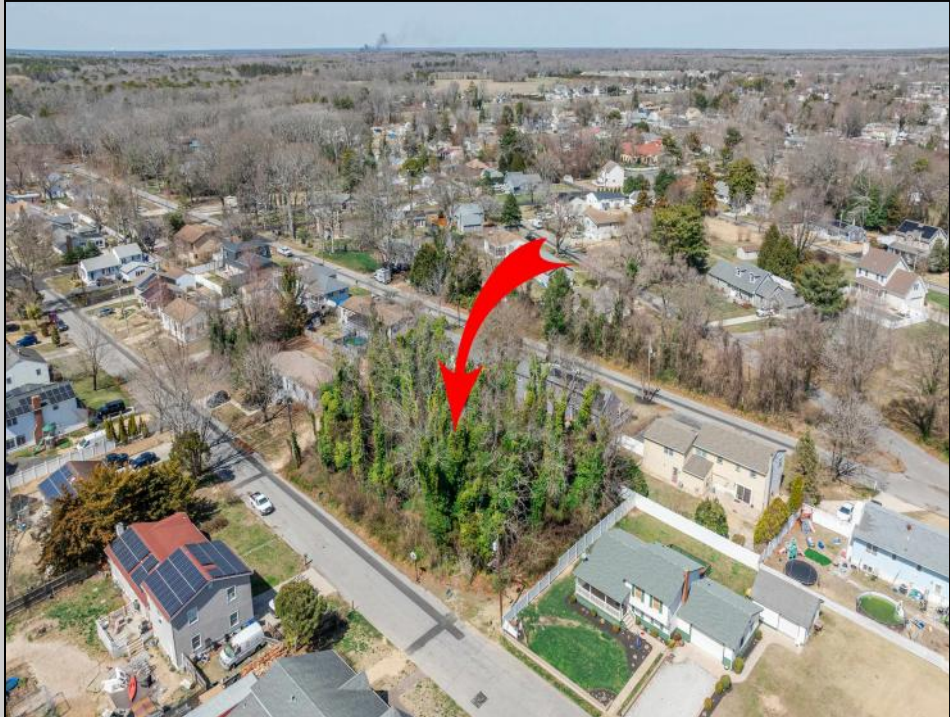

937 A Myrna  
Erma, NJ 08204

Asking \$168,000.00

### COMMENTS

Approved buildable lot available in a great central location in Erma. The neighborhood is city sewer and well. Great opportunity to build your dream home or invest in Lower Township. Lot 84 directly next-door is also available. Address and taxes are to be determined.