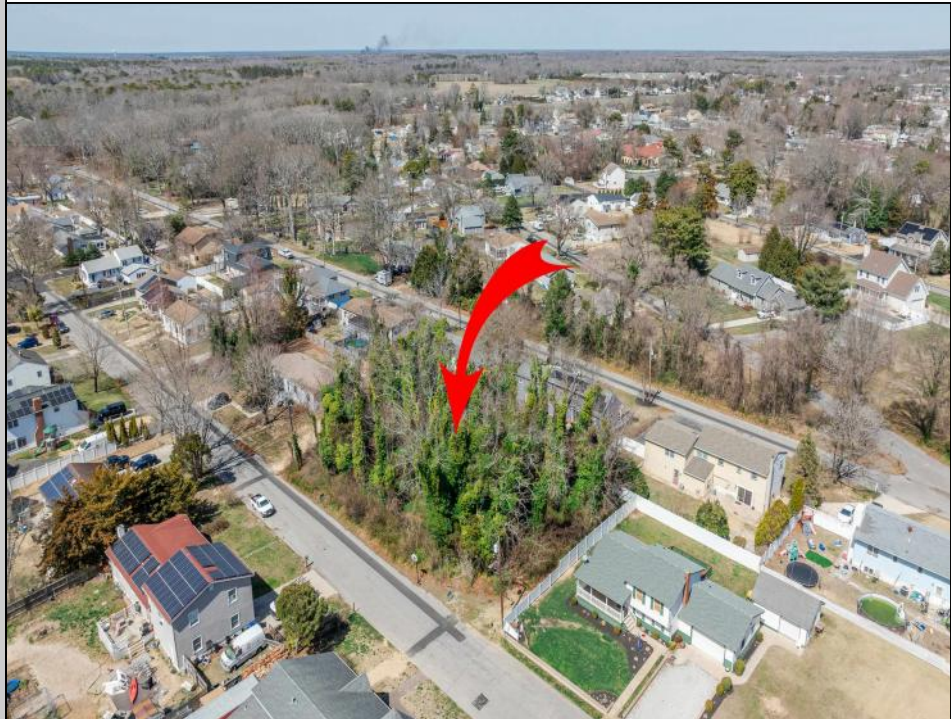

937 A Myrna  
Erma, NJ 08204

Asking \$168,000.00

#### COMMENTS

Approved buildable lot available in a great central location in Erma. The neighborhood is city sewer and well. Great opportunity to build your dream home or invest in Lower Township. Lot 84 directly next-door is also available. Address and taxes are to be determined.