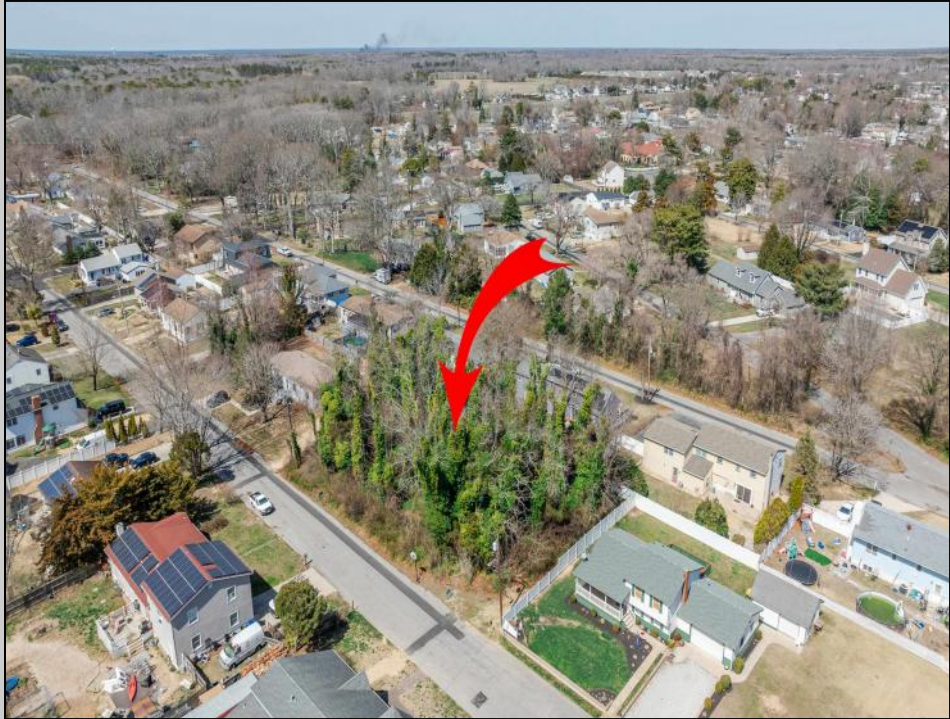

937 A Myrna
Erma, NJ 08204

Asking \$168,000.00

COMMENTS

Approved buildable lot available in a great central location in Erma. The neighborhood is city sewer and well. Great opportunity to build your dream home or invest in Lower Township. Lot 84 directly next-door is also available. Address and taxes are to be determined.

PROPERTY DETAILS

Ask for Leon Grisbaum
Berger Realty Inc
3160 Asbury Avenue, Ocean City
Call: 609-399-0076
Email to: