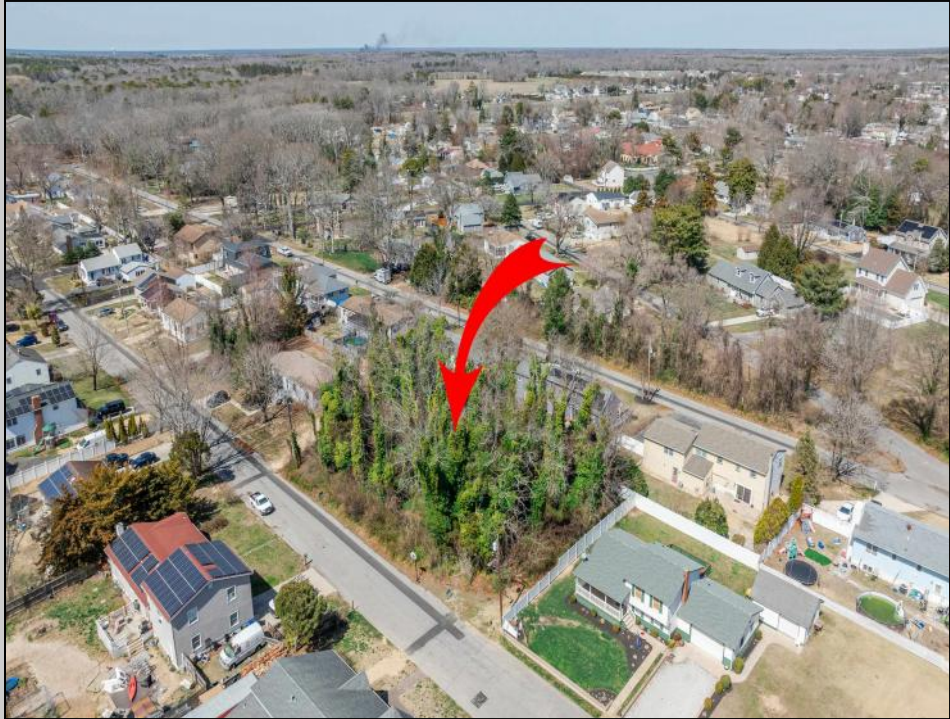

937 A Myrna
Erma, NJ 08204

Asking \$168,000.00

COMMENTS

Approved buildable lot available in a great central location in Erma. The neighborhood is city sewer and well. Great opportunity to build your dream home or invest in Lower Township. Lot 84 directly next-door is also available. Address and taxes are to be determined.