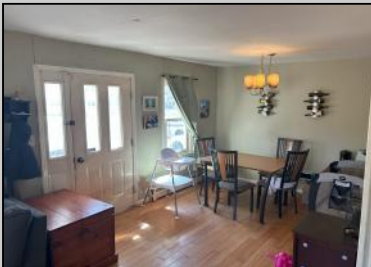

**6 Wayne**  
**Cape May Court House, NJ 08210**

**Asking \$324,900.00**

**COMMENTS**

Perfect little rancher in need of some TLC. Great starter home with low taxes. A little sweat equity will go a long way to make this the perfect Middle Twp. home. Enjoy this large corner lot in the heart of Cape May County.

**PROPERTY DETAILS**

|                       |                    |               |             |
|-----------------------|--------------------|---------------|-------------|
| Exterior              | OutsideFeatures    | ParkingGarage | OtherRooms  |
| Asphalt               | Porch              | Garage        | Living Room |
| Vinyl                 | Fenced Yard        | 1 Car         | Dining Room |
|                       |                    | Attached      | Kitchen     |
|                       |                    |               | Pantry      |
| InteriorFeatures      | AppliancesIncluded | Basement      | Heating     |
| Wood Flooring         | Range              | Crawl Space   | Baseboard   |
| Smoke/Fire Alarm      | Washer             |               | Hot Water   |
| Walk in Closet        | Dryer              |               |             |
|                       | Dishwasher         |               |             |
| Cooling               | HotWater           | Water         | Sewer       |
| Wall Air Conditioning | Gas- Natural       | Well          | Public      |