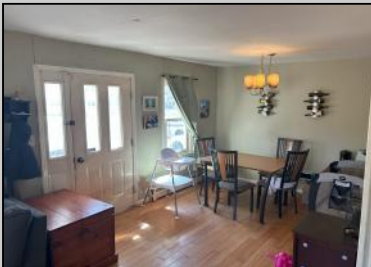

**6 Wayne  
 Cape May Court House, NJ 08210**

**Asking \$339,900.00**

**COMMENTS**

Perfect little rancher in need of some TLC. Great starter home with low taxes. A little sweat equity will go a long way to make this the perfect Middle Twp. home. Enjoy this large corner lot in the heart of Cape May County.

**PROPERTY DETAILS**

Exterior	OutsideFeatures	ParkingGarage	OtherRooms
Asphalt	Porch	Garage	Living Room
Vinyl	Fenced Yard	1 Car	Dining Room
		Attached	Kitchen
			Pantry
InteriorFeatures	AppliancesIncluded	Basement	Heating
Wood Flooring	Range	Crawl Space	Baseboard
Smoke/Fire Alarm	Washer		Hot Water
Walk in Closet	Dryer		
	Dishwasher		
Cooling	HotWater	Water	Sewer
Wall Air Conditioning	Gas- Natural	Well	Public