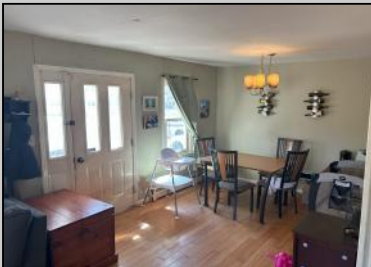

6 Wayne
Cape May Court House, NJ 08210

Asking \$324,900.00

COMMENTS

Perfect little rancher in need of some TLC. Great starter home with low taxes. A little sweat equity will go a long way to make this the perfect Middle Twp. home. Enjoy this large corner lot in the heart of Cape May County.

PROPERTY DETAILS

Exterior	OutsideFeatures	ParkingGarage	OtherRooms
Asphalt	Porch	Garage	Living Room
Vinyl	Fenced Yard	1 Car	Dining Room
		Attached	Kitchen
			Pantry
InteriorFeatures	AppliancesIncluded	Basement	Heating
Wood Flooring	Range	Crawl Space	Baseboard
Smoke/Fire Alarm	Washer		Hot Water
Walk in Closet	Dryer		
	Dishwasher		
Cooling	HotWater	Water	Sewer
Wall Air Conditioning	Gas- Natural	Well	Public