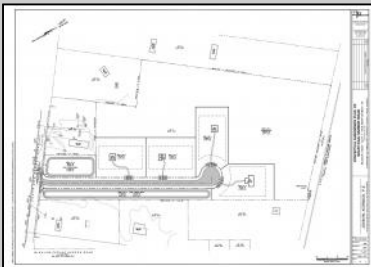

### COMMENTS

14 + Acres located in Winslow Twp, Hammonton area in PR1 zoning in a Pinelands Rural Development Area. Rural Residential Zoning permitted uses allow single family on 3.2 acres lots (possible 4 lots) or 1 Acre cluster development , agriculture, forestry, roadside retail and service,. Sale is as is where is seller makes no representation to the feasibility of subdividing the property but have begun working with an engineer see attached concept plans and building designs. No Wetlands.