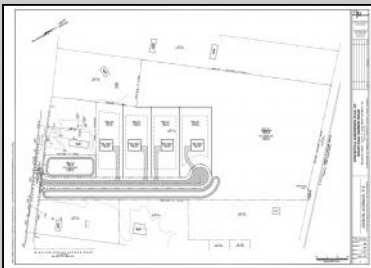

### COMMENTS

14 + Acres located in Winslow Twp, Hammonton area in PR1 zoning in a Pinelands Rural Development Area. Rural Residential Zoning permitted uses allow single family on 3.2 acres lots (possible 4 lots) or 1 Acre cluster development , agriculture, forestry, roadside retail and service,. Sale is as is where is seller makes no representation to the feasibility of subdividing the property but have begun working with an engineer see attached concept plans and building designs. No Wetlands.