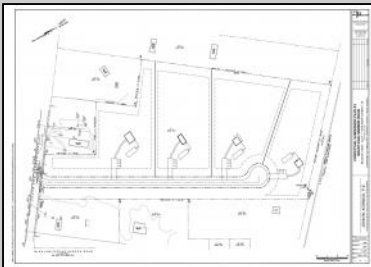

**0 South Egg Harbor  
 Winslow Township, NJ 08037**

**Asking \$125,000.00**

0 South Egg Harbor, Winslow Township  
 Lot# 1- Block# 7303

Property dimensions and locations are approximate, not exact.  
 Deemed reliable but not guaranteed. Based on CRS Data.  
 For advertising purposes only.

**COMMENTS**

14 + Acres located in Winslow Twp, Hammonton area in PR1 zoning in a Pinelands Rural Development Area. Rural Residential Zoning permitted uses allow single family on 3.2 acres lots (possible 4 lots) or 1 Acre cluster development , agriculture, forestry, roadside retail and service,. Sale is as is where is seller makes no representation to the feasibility of subdividing the property but have begun working with an engineer see attached concept plans and building designs. No Wetlands.