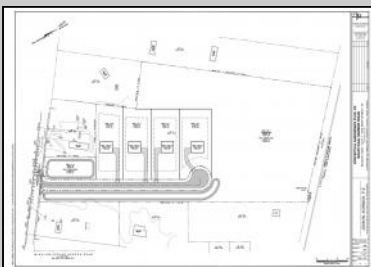

**0 South Egg Harbor  
 Winslow Township, NJ 08037**

**Asking \$125,000.00**

0 South Egg Harbor, Winslow Township  
 Lot# 1- Block# 7303

Property dimensions and locations are approximate, not exact.  
 Deemed reliable but not guaranteed. Based on CRS Data.  
 For advertising purposes only.

**COMMENTS**

14 + Acres located in Winslow Twp, Hammonton area in PR1 zoning in a Pinelands Rural Development Area. Rural Residential Zoning permitted uses allow single family on 3.2 acres lots (possible 4 lots) or 1 Acre cluster development , agriculture, forestry, roadside retail and service,. Sale is as is where is seller makes no representation to the feasibility of subdividing the property but have begun working with an engineer see attached concept plans and building designs. No Wetlands.