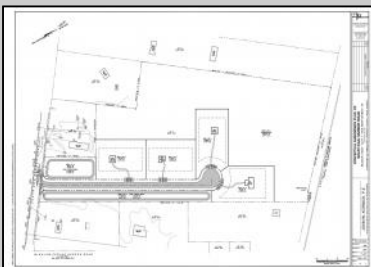

**0 South Egg Harbor  
 Winslow Township, NJ 08037**

**Asking \$125,000.00**

0 South Egg Harbor, Winslow Township  
 Lot# 1- Block# 7303

Property dimensions and locations are approximate, not exact.  
 Deemed reliable but not guaranteed. Based on CRS Data.  
 For advertising purposes only.

**COMMENTS**

14 + Acres located in Winslow Twp, Hammonton area in PR1 zoning in a Pinelands Rural Development Area. Rural Residential Zoning permitted uses allow single family on 3.2 acres lots (possible 4 lots) or 1 Acre cluster development , agriculture, forestry, roadside retail and service,. Sale is as is where is seller makes no representation to the feasibility of subdividing the property but have begun working with an engineer see attached concept plans and building designs. No Wetlands.